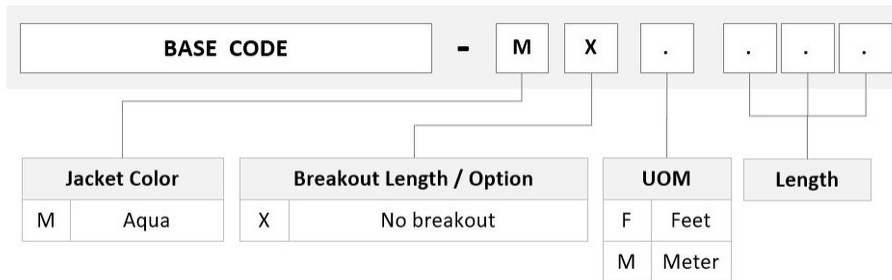

FDXL8LC42

Base Product

OM4 LC/UPC Keyed Aqua to LC/UPC Fiber Patch Cord, 1.6 mm Duplex, Plenum

Product Classification

Regional Availability	Asia Australia/New Zealand Europe Latin America Middle East /Africa North America
Portfolio	CommScope®
Product Type	Fiber patch cord, duplex
Product Brand	SYSTIMAX InstaPATCH® 360
Product Series	FDX
Ordering Note	For lengths greater than 999 ft (304 m), orders must be in meters Minimum length may vary based on cable configuration

General Specifications

Color, boot A	Aqua
Color, connector A	Aqua
Color, boot B	Aqua
Color, connector B	Beige
Interface, Connector A	LC/UPC
Interface Feature, connector A	Keyed
Interface, Connector B	LC/UPC
Jacket Color	Aqua
Polarity	Method B
Total Fibers, quantity	2

Dimensions

Cable Assembly Length Range (m)	1 – 999
Cable Assembly Length Range (ft)	1 – 999
Diameter Over Jacket	1.6 mm 0.063 in

FDXL8LC42

Ordering Tree

Mechanical Specifications

Cable Retention Strength, maximum 11.24 lb @ 0 ° | 4.40 lb @ 90 °