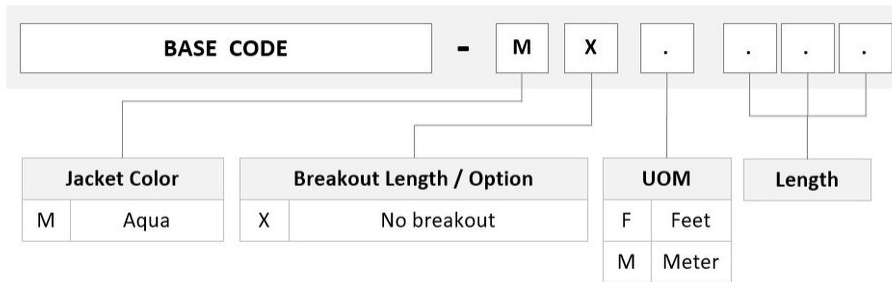

FDXL8SC42

Base Product

OM4 LC/UPC Keyed Aqua to SC/UPC Fiber Patch Cord, 1.6 mm Duplex, Plenum

Product Classification

Regional Availability	Asia Australia/New Zealand Europe Latin America Middle East /Africa North America
Portfolio	CommScope®
Product Type	Fiber patch cord, duplex
Product Brand	SYSTIMAX InstaPATCH® 360
Product Series	FDX
Ordering Note	For lengths greater than 999 ft (304 m), orders must be in meters Minimum length may vary based on cable configuration

General Specifications

Color, boot A	Aqua
Color, connector A	Aqua
Color, boot B	Aqua
Color, connector B	Beige
Interface, Connector A	LC/UPC
Interface Feature, connector A	Keyed
Interface, Connector B	SC/UPC
Jacket Color	Aqua
Polarity	Method B
Total Fibers, quantity	2

Dimensions

Cable Assembly Length Range (m)	1 – 999
Cable Assembly Length Range (ft)	1 – 999
Diameter Over Jacket	1.6 mm 0.063 in

FDXL8SC42

Ordering Tree

Mechanical Specifications

Cable Retention Strength, maximum 11.24 lb @ 0 ° | 4.40 lb @ 90 °