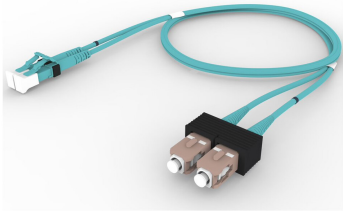

FDXL8SC42

Base Product

OM4 LC/UPC Keyed Aqua to SC/UPC Fiber Patch Cord, 1.6 mm Duplex, Plenum

Product Classification

Regional Availability	Asia Australia/New Zealand Europe Latin America Middle East /Africa North America
Portfolio	CommScope®
Product Type	Fiber patch cord, duplex
Product Brand	SYSTIMAX InstaPATCH® 360
Product Series	FDX
Ordering Note	For lengths greater than 999 ft (304 m), orders must be in meters Minimum length may vary based on cable configuration

General Specifications

Color, boot A	Aqua
Color, connector A	Aqua
Color, boot B	Aqua
Color, connector B	Beige
Interface, Connector A	LC/UPC
Interface Feature, connector A	Keyed
Interface, Connector B	SC/UPC
Jacket Color	Aqua
Polarity	Method B
Total Fibers, quantity	2

Dimensions

Cable Assembly Length Range (m)	1 – 999
Cable Assembly Length Range (ft)	1 – 999
Diameter Over Jacket	1.6 mm 0.063 in

FDXL8SC42

Ordering Tree

Mechanical Specifications

Cable Retention Strength, maximum 11.24 lb @ 0 ° | 4.40 lb @ 90 °

Included Products

460125750	-	LazrSPEED® Pre-Radiused SC Connector for 1.6 mm Fiber Cordage, Duplex, multimode
760102475		

FDXL8SC42

MDC-LCR-16-KAQ

- LazrSPEED®, OptiSPEED® Pre-Radiused Keyed LC Connector for 1.6 mm Fiber, duplex multimode, aqua