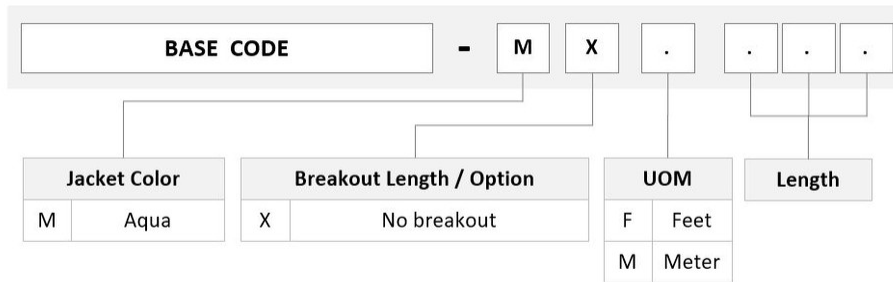

FDXL9L921

Base Product

OM4 LC/UPC Keyed Rose to LC/UPC Keyed Rose Fiber Patch Cord, 1.6 mm Simplex, Plenum

Product Classification

Regional Availability	Asia Australia/New Zealand Europe Latin America Middle East /Africa North America
Portfolio	CommScope®
Product Type	Fiber patch cord, simplex
Product Brand	SYSTIMAX InstaPATCH® 360
Product Series	FDX
Ordering Note	For lengths greater than 999 ft (304 m), orders must be in meters Minimum length may vary based on cable configuration

General Specifications

Color, boot A	Aqua
Color, connector A	Rose
Color, boot B	Aqua
Color, connector B	Rose
Interface, Connector A	LC/UPC
Interface Feature, connector A	Keyed
Interface, Connector B	LC/UPC
Interface Feature, connector B	Keyed
Jacket Color	Aqua
Polarity	Method B
Total Fibers, quantity	1

Dimensions

Cable Assembly Length Range (m)	1 – 999
Cable Assembly Length Range (ft)	1 – 999
Diameter Over Jacket	1.6 mm 0.063 in

FDXL9L921

Ordering Tree

Mechanical Specifications

Cable Retention Strength, maximum 11.24 lb @ 0 ° | 4.40 lb @ 90 °