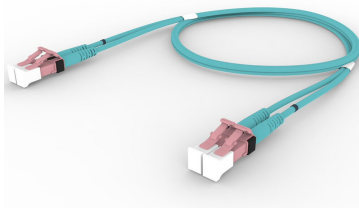

FDXL9L942

Base Product

OM4 LC/UPC Keyed Rose to LC/UPC Keyed Rose Fiber Patch Cord, 1.6 mm Duplex, Plenum

Product Classification

Regional Availability	Asia Australia/New Zealand Europe Latin America Middle East /Africa North America
Portfolio	CommScope®
Product Type	Fiber patch cord, duplex
Product Brand	SYSTIMAX InstaPATCH® 360
Product Series	FDX
Ordering Note	For lengths greater than 999 ft (304 m), orders must be in meters Minimum length may vary based on cable configuration

General Specifications

Color, boot A	Aqua
Color, connector A	Rose
Color, boot B	Aqua
Color, connector B	Rose
Interface, Connector A	LC/UPC
Interface Feature, connector A	Keyed
Interface, Connector B	LC/UPC
Interface Feature, connector B	Keyed
Jacket Color	Aqua
Polarity	Method B
Total Fibers, quantity	2

Dimensions

Cable Assembly Length Range (m)	1 – 999
Cable Assembly Length Range (ft)	1 – 999
Diameter Over Jacket	1.6 mm 0.063 in

FDXL9L942

Ordering Tree

Mechanical Specifications

Cable Retention Strength, maximum 11.24 lb @ 0 ° | 4.40 lb @ 90 °