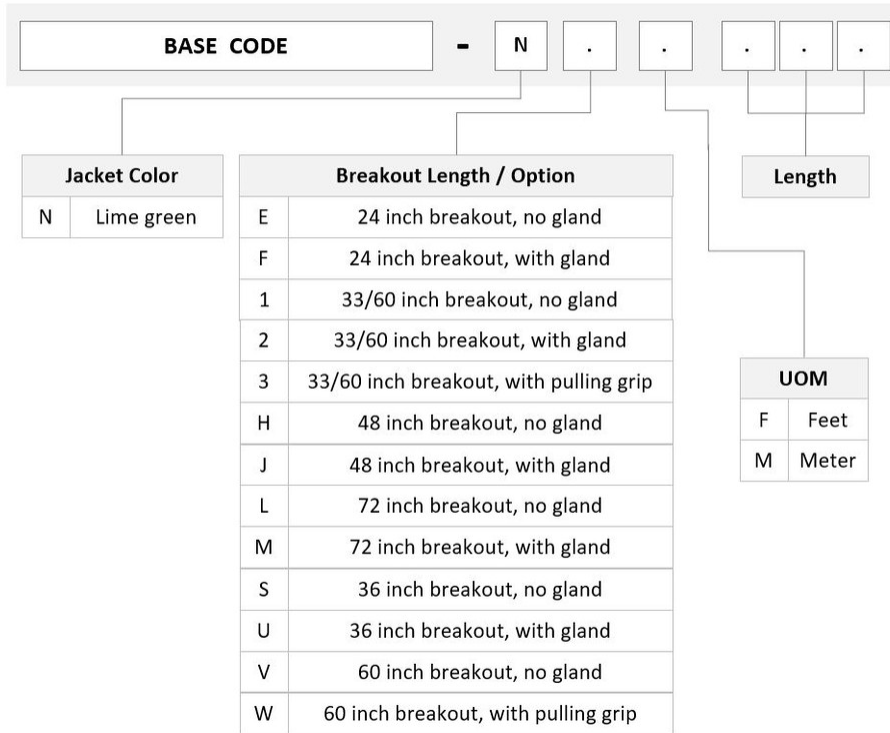

UNVMXSCCD

Ordering Tree

Optical Specifications

Fiber Mode	Multimode
Fiber Type	OM5, LazrSPEED®

Environmental Specifications

Operating Temperature	-10 °C to +60 °C (+14 °F to +140 °F)
EN50575 CPR Cable EuroClass Fire Performance	Dca
Environmental Space	Dual Rated LSZH/Riser | Indoor

Regulatory Compliance/Certifications

Agency	Classification
ANATEL	Compliant
CHINA-ROHS	Below maximum concentration value