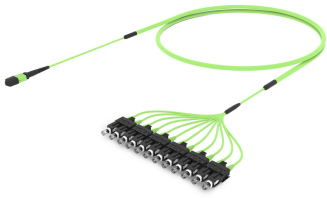

UNVMXSCCD

Base Product

Ultra Low Loss ULL LazrSPEED® 550 OM5 MPO(Pinned) to SC/UPC Ruggedized fanout Cable, 12-Fiber, LSZH, 12 fiber PmP 2.0 mm Dca

Product Classification

Regional Availability

Asia | Australia/New Zealand | Europe | Latin America | Middle East/Africa | North America

Portfolio

CommScope®

Product Type

Ruggedized fanout

Product Brand

SYSTIMAX ULL

Ordering Note

For additional jacket colors, please contact a CommScope Sales Representative | For lengths greater than 999 ft (304 m), orders must be in meters | Minimum length may vary based on cable configuration

General Specifications

Color, boot A

Black

Color, connector A

Black

Color, boot B

Blue

Color, connector B

Black

Construction Type

Stranded

Furcation Color

Lime green

Interface, Connector A

MPO-12/UPC Male

Interface, Connector B