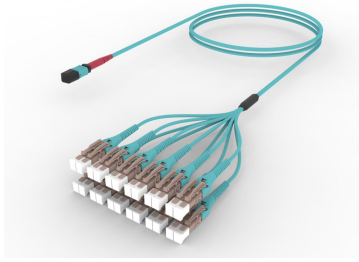

UQX2XLUHF

Base Product

Ultra Low Loss OM4 MPO24 Pinned to LC/UPC Uniboot 24-Fiber Plenum Array Cord

Product Classification

Regional Availability	Europe Latin America Middle East/Africa North America
Portfolio	CommScope®
Product Type	Fiber array cable assembly
Product Brand	SYSTIMAX ULL
Ordering Note	For additional jacket colors, please contact a CommScope Sales Representative For lengths greater than 999 ft (304 m), orders must be in meters Minimum length may vary based on cable configuration

General Specifications

Color, boot A	Red
Color, connector A	Aqua
Color, boot B	Aqua
Color, connector B	Beige
Construction Type	Stranded
Furcation Color	Aqua
Interface, Connector A	MPO-24/UPC Male
Interface, Connector B	LC/UPC
Interface Feature, connector B	Uniboot
Jacket Color	Aqua
Polarity	Method B Enhanced (ULL)
Fibers per Subunit, quantity	24
Total Fibers, quantity	24

Dimensions

Breakout Length	12 in 24 in 36 in 48 in 60 in 72 in
Cable Assembly Length Range (m)	1 – 304

UQX2XLUHF

Cable Assembly Length Range (ft)

2 – 999

Ordering Tree

Mechanical Specifications

Cable Retention Strength, maximum 11.24 lb @ 0 ° | 4.40 lb @ 90 °