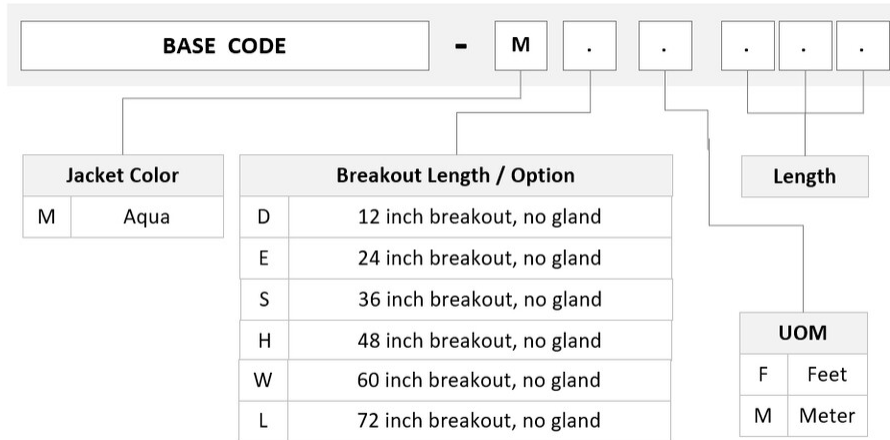

General Specifications

Color, boot A	Red
Color, connector A	Aqua
Color, boot B	Aqua
Color, connector B	Beige
Construction Type	Stranded
Furcation Color	Aqua
Interface, Connector A	MPO-24/UPC Male
Interface, Connector B	LC/UPC
Interface Feature, connector B	Uniboot
Jacket Color	Aqua
Polarity	Method B Enhanced (ULL)
Fibers per Subunit, quantity	24
Total Fibers, quantity	24

Dimensions

Breakout Length	12 in 24 in 36 in 48 in 60 in 72 in
Cable Assembly Length Range (m)	1 – 304

UQX2XLUHF

Cable Assembly Length Range (ft)

2 – 999

Ordering Tree

Mechanical Specifications

Cable Retention Strength, maximum 11.24 lb @ 0 ° | 4.40 lb @ 90 °