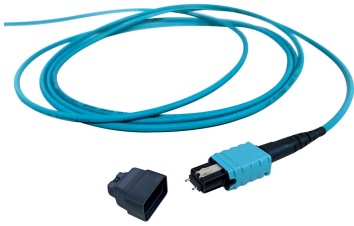

UQXQFQFJ8

Base Product

Ultra Low Loss (ULL) OM4 unpinned MPO-08 Polarity and Gender Changeable Patchcord, Plenum

Product Classification

Regional Availability	Asia Australia/New Zealand Europe Latin America Middle East /Africa North America
Portfolio	CommScope®
Product Type	Fiber array cable assembly
Product Brand	SYSTIMAX ULL
Ordering Note	For additional jacket colors, please contact a CommScope Sales Representative For lengths greater than 999 ft (304 m), orders must be in meters Minimum length may vary based on cable configuration

General Specifications

Connector A, quantity	1
Color, boot A	Gray
Color, connector A	Aqua
Connector B, quantity	1
Color, boot B	Gray
Color, connector B	Aqua
Construction Type	Stranded
Furcation Color	Aqua
Interface, Connector A	MPO-08/UPC Female
Interface Feature, connector A	Gender changeable
Interface, Connector B	MPO-08/UPC Female
Interface Feature, connector B	Gender changeable
Jacket Color	Aqua
Polarity	Method B Enhanced (ULL)

UQXQFQFJ8

Total Fibers, quantity 8

Dimensions

Cable Assembly Length Range (m) 1 – 305

Cable Assembly Length Range (ft) 1 – 999

Optical Specifications

Fiber Mode Multimode

Fiber Type OM4, LazrSPEED®

Included Products

- | | | |
|-------------------|---|--|
| 760074997 | - | Fiber indoor cable, LazrSPEED® Plenum MPO Light Duty for Patchcords, 12 fiber, Multimode |
| P-012-MP-5K-F30AQ | | OM4, Feet jacket marking, Aqua jacket color |
| 860642491 | - | LazrSPEED® Elite MTP Pro Female 8 Fiber Connector, aqua |