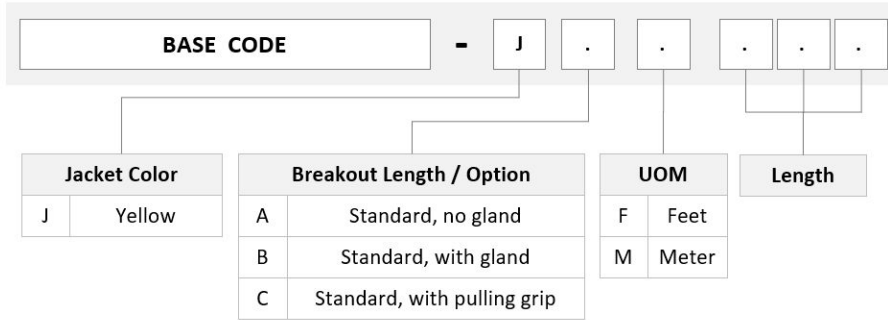

Jacket Color

Yellow

Polarity

Method A

Fibers per Subunit, quantity

12

Total Fibers, quantity

48

Dimensions

Cable Assembly Length Range (m)

3 – 999

Cable Assembly Length Range (ft)

10 – 999

Ordering Tree

AJGMXMPAH

Mechanical Specifications