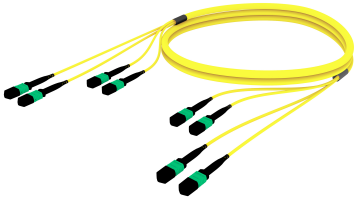

AJGMXMPAH

Singlemode MPO12 (Pinned) to MPO12 (Unpinned), Fiber Trunk Cable Assembly, 48-Fiber, Method A, Low Smoke Zero Halogen

Product Classification

Regional Availability

Asia | Australia/New Zealand | China | Europe | India | Latin America | Middle East/Africa | North America

Portfolio

CommScope®

Product Type

Fiber trunk cable assembly

Ordering Note

For lengths greater than 999 ft (304 m), orders must be in meters | Minimum length may vary based on cable configuration

General Specifications

Color, boot A

Black

Color, connector A

Green

Color, boot B

Black

Color, connector B

Green

Construction Type

Stranded

Furcation Color

Yellow

Interface, Connector A

MPO-12/APC Male

Interface, Connector B

MPO-12/APC Female