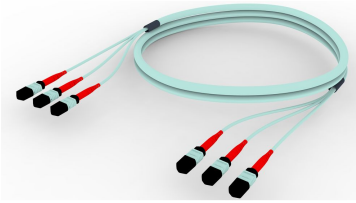

# AJX2P2PBK

OM4 MPO24 (Unpinned) to MPO24 (Unpinned), Fiber Trunk Cable Assembly, 72-Fiber, Method A, Low Smoke Zero Halogen

## Product Classification

<b>Regional Availability</b>	Asia   Australia/New Zealand   China   Europe   India   Latin America   Middle East/Africa   North America
<b>Portfolio</b>	CommScope®
<b>Product Type</b>	Fiber trunk cable assembly
<b>Ordering Note</b>	For lengths greater than 999 ft (304 m), orders must be in meters   Minimum length may vary based on cable configuration

## General Specifications

<b>Color, boot A</b>	Red
<b>Color, connector A</b>	Aqua
<b>Color, boot B</b>	Red
<b>Color, connector B</b>	Aqua
<b>Construction Type</b>	Stranded
<b>Furcation Color</b>	Aqua
<b>Interface, Connector A</b>	MPO-24/UPC Female
<b>Interface, Connector B</b>	MPO-24/UPC Female
<b>Jacket Color</b>	Aqua
<b>Polarity</b>	Method A
<b>Fibers per Subunit, quantity</b>	24
<b>Total Fibers, quantity</b>	72