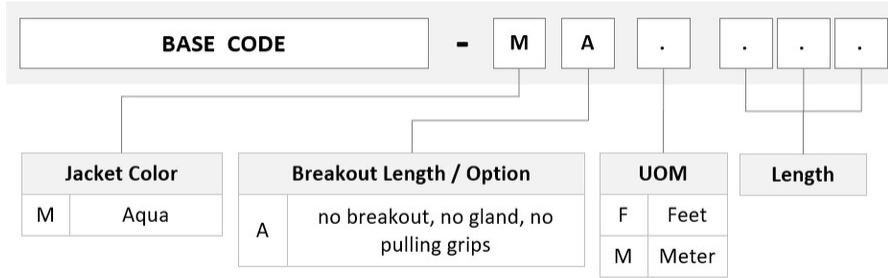

AQX2P2PHF

Mechanical Specifications

Cable Retention Strength, maximum 11.24 lb @ 0 ° | 4.40 lb @ 90 °

Optical Specifications

Fiber Mode Multimode

Fiber Type OM4, LazrSPEED®

Environmental Specifications

Operating Temperature -10 °C to +60 °C (+14 °F to +140 °F)

Environmental Space Indoor | Plenum

Regulatory Compliance/Certifications

Agency	Classification
CHINA-ROHS	Above maximum concentration value
ISO 9001:2015	Designed, manufactured and/or distributed under this quality management system
REACH-SVHC	Compliant as per SVHC revision on www.commscope.com/ProductCompliance
ROHS	Compliant/Exempted
UK-ROHS	Compliant/Exempted

Included Products

760245199 P-024-MP-5K-F30AQ	- Fiber indoor cable, LazrSPEED® Plenum MPO Light Duty for Patchcords, 24 fiber, Multimode OM4, Feet jacket marking, Aqua jacket color
860662277	- MPO24,FEMALE,OM3/4,AQUA,3.0MM