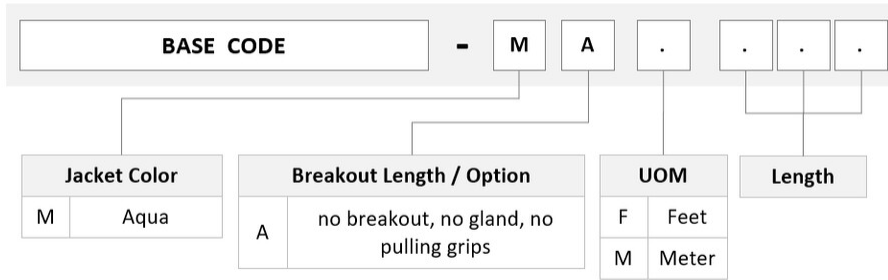

AQX2X2XHF

Mechanical Specifications

Cable Retention Strength, maximum 11.24 lb @ 0 ° | 4.40 lb @ 90 °

Optical Specifications

Fiber Mode Multimode

Fiber Type OM4, LazrSPEED®

Environmental Specifications

Operating Temperature -10 °C to +60 °C (+14 °F to +140 °F)

Environmental Space Indoor | Plenum

Regulatory Compliance/Certifications

Agency	Classification
CHINA-ROHS	Above maximum concentration value
ISO 9001:2015	Designed, manufactured and/or distributed under this quality management system
REACH-SVHC	Compliant as per SVHC revision on www.commscope.com/ProductCompliance
ROHS	Compliant/Exempted
UK-ROHS	Compliant/Exempted

Included Products

760245199 P-024-MP-5K-F30AQ	- Fiber indoor cable, LazrSPEED® Plenum MPO Light Duty for Patchcords, 24 fiber, Multimode OM4, Feet jacket marking, Aqua jacket color
860662278	- MPO24,MALE,OM3/4,AQUA,3.0MM