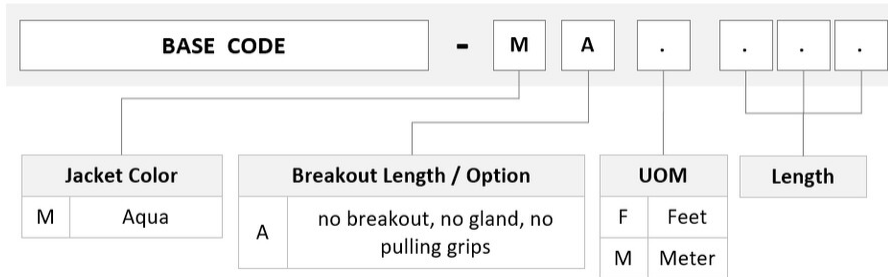

General Specifications

Color, boot A	Red
Color, connector A	Aqua
Color, boot B	Red
Color, connector B	Aqua
Construction Type	Stranded
Furcation Color	Aqua
Interface, Connector A	MPO-24/UPC Female
Interface Feature, connector A	Unpinned
Interface, Connector B	MPO-24/UPC Female
Interface Feature, connector B	Unpinned
Jacket Color	Aqua
Polarity	Method A
Fibers per Subunit, quantity	24
Total Fibers, quantity	24

Dimensions

Cable Assembly Length Range (m)	1 – 305
Cable Assembly Length Range (ft)	1 – 999

ARX2P2PHF

Ordering Tree

Mechanical Specifications

Cable Retention Strength, maximum 11.24 lb @ 0 ° | 4.40 lb @ 90 °