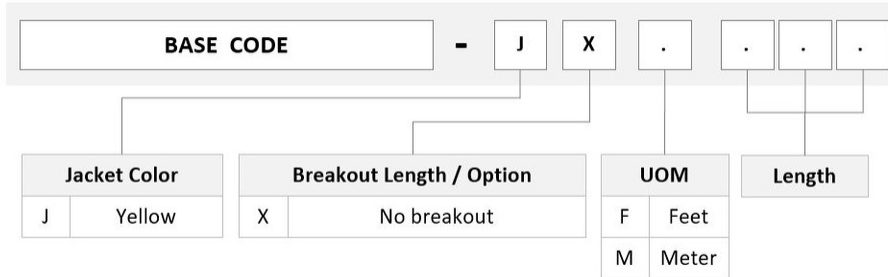

FEWL3SC42

Diameter Over Jacket

1.6 mm | 0.063 in

Ordering Tree

Mechanical Specifications

Cable Retention Strength, maximum

11.24 lb @ 0 ° | 4.40 lb @ 90 °

Optical Specifications

Fiber Mode

Singlemode

Fiber Type

G.652.D | G.657.A1, TeraSPEED®

Environmental Specifications

Operating Temperature

-10 °C to +60 °C (+14 °F to +140 °F)

Environmental Space

Riser

Regulatory Compliance/Certifications

Agency

ANATEL

ISO 9001:2015

Classification

Compliant

Designed, manufactured and/or distributed under this quality management system

Included Products

460125768

- TeraSPEED® Pre-Radiused SC Connector for 1.6 mm Fiber Cordage, Duplex, Singlemode

760102764

- TeraSPEED® Pre-Radiused Keyed LC Connector for 1.6 mm Fiber, duplex Singlemode, blue

SDC-LCR-16-KBL

R-002-ZC-8W-F16

- Fiber indoor cable, TeraSPEED® 1.6mm Riser Zipcord, 2 fiber, Singlemode G.652.D and G.657.A1, Feet jacket marking