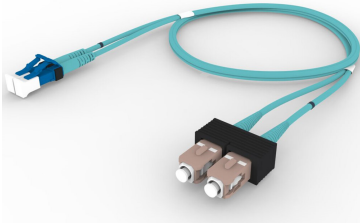

FEXL3SC42

Base Product

OM4 LC/UPC Keyed Blue to SC/UPC Fiber Patch Cord, 1.6 mm Duplex, Riser

Product Classification

Regional Availability	Asia Australia/New Zealand Europe Latin America Middle East /Africa North America
Portfolio	CommScope®
Product Type	Fiber patch cord, duplex
Product Brand	SYSTIMAX InstaPATCH® 360
Product Series	FEX
Ordering Note	For lengths greater than 999 ft (304 m), orders must be in meters Minimum length may vary based on cable configuration

General Specifications

Color, boot A	Aqua
Color, connector A	Blue
Color, boot B	Aqua
Color, connector B	Beige
Interface, Connector A	LC/UPC
Interface Feature, connector A	Keyed
Interface, Connector B	SC/UPC
Jacket Color	Aqua
Polarity	Method B
Total Fibers, quantity	2

Dimensions

Cable Assembly Length Range (m)	1 – 999
Cable Assembly Length Range (ft)	1 – 999
Diameter Over Jacket	1.6 mm 0.063 in

FEXL3SC42

Ordering Tree

Mechanical Specifications

Cable Retention Strength, maximum 11.24 lb @ 0 ° | 4.40 lb @ 90 °

Included Products

460125750	-	LazrSPEED® Pre-Radiused SC Connector for 1.6 mm Fiber Cordage, Duplex, multimode
760102434		

FEXL3SC42

MDC-LCR-16-KBL

- LazrSPEED®, OptiSPEED® Pre-Radiused Keyed LC Connector for 1.6 mm Fiber, duplex multimode, blue