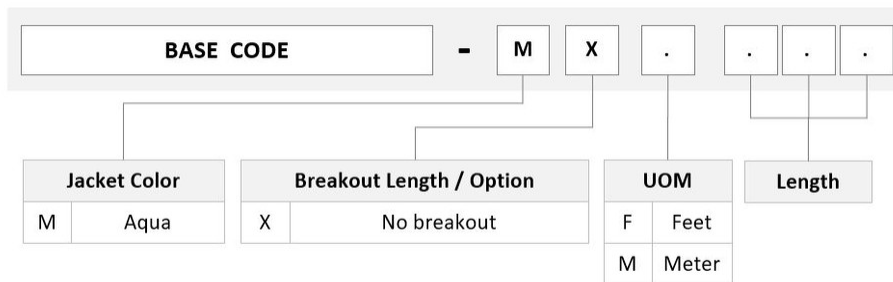

FEXL3SC42

Base Product

OM4 LC/UPC Keyed Blue to SC/UPC Fiber Patch Cord, 1.6 mm Duplex, Riser

Product Classification

Regional Availability	Asia Australia/New Zealand Europe Latin America Middle East /Africa North America
Portfolio	CommScope®
Product Type	Fiber patch cord, duplex
Product Brand	SYSTIMAX InstaPATCH® 360
Product Series	FEX
Ordering Note	For lengths greater than 999 ft (304 m), orders must be in meters Minimum length may vary based on cable configuration

General Specifications

Color, boot A	Aqua
Color, connector A	Blue
Color, boot B	Aqua
Color, connector B	Beige
Interface, Connector A	LC/UPC
Interface Feature, connector A	Keyed
Interface, Connector B	SC/UPC
Jacket Color	Aqua
Polarity	Method B
Total Fibers, quantity	2

Dimensions

Cable Assembly Length Range (m)	1 – 999
Cable Assembly Length Range (ft)	1 – 999
Diameter Over Jacket	1.6 mm 0.063 in

FEXL3SC42

Ordering Tree

Mechanical Specifications

Cable Retention Strength, maximum 11.24 lb @ 0 ° | 4.40 lb @ 90 °