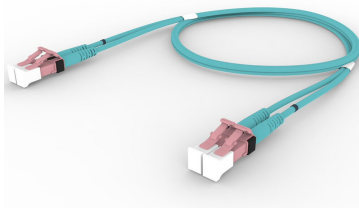

## Base Product

OM4 LC/UPC Keyed Rose to LC/UPC Keyed Rose Fiber Patch Cord, 1.6 mm Duplex, Riser

## Product Classification

<b>Regional Availability</b>	Asia   Australia/New Zealand   Europe   Latin America   Middle East /Africa   North America
<b>Portfolio</b>	CommScope®
<b>Product Type</b>	Fiber patch cord, duplex
<b>Product Brand</b>	SYSTIMAX InstaPATCH® 360
<b>Product Series</b>	FEX
<b>Ordering Note</b>	For lengths greater than 999 ft (304 m), orders must be in meters   Minimum length may vary based on cable configuration