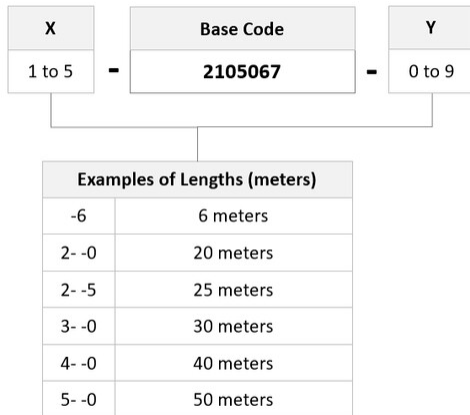

2105067-5

Optical Specifications

Fiber Mode	Multimode
Fiber Type	OM4, LazrSPEED®

Environmental Specifications

Environmental Space	Dual Rated LSZH/Riser

Packaging and Weights

Packaging quantity	1

Regulatory Compliance/Certifications

Agency	Classification
CHINA-ROHS	Below maximum concentration value
REACH-SVHC	Compliant as per SVHC revision on www.commscope.com/ProductCompliance
ROHS	Compliant
UK-ROHS	Compliant