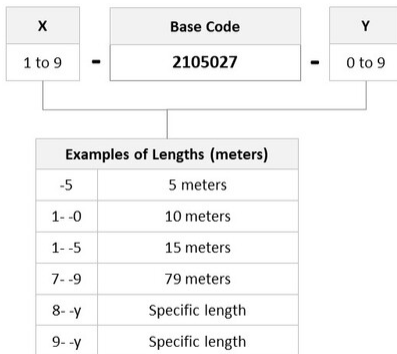

1-2105027-8

Optical Specifications

Fiber Mode	Multimode
Fiber Type	OM3, LazrSPEED®
Insertion Loss, maximum, connector A	0.3 dB
Insertion Loss, maximum, connector B	0.3 dB
Return Loss, minimum, connector A	20 dB
Return Loss, minimum, connector B	20 dB

Environmental Specifications

Environmental Space	Dual Rated LSZH/Riser
Qualification Standards	IEC 60332-1 | IEC 60332-3 | IEC 60754 | IEC 61034

Packaging and Weights

Packaging quantity	1

Regulatory Compliance/Certifications

Agency	Classification
CHINA-ROHS	Above maximum concentration value
REACH-SVHC	Compliant as per SVHC revision on www.commscope.com/ProductCompliance
ROHS	Compliant/Exempted
UK-ROHS	Compliant