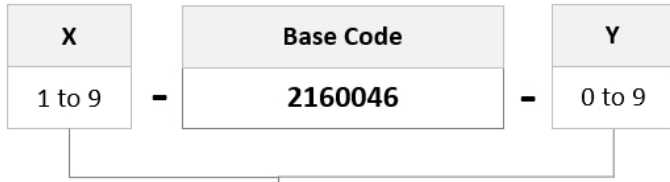

7-2160046-0

Examples of Lengths (meters)	
-5	5 meters
1- -0	10 meters
1- -5	15 meters
7- -9	79 meters
8- -y	Specific length
9- -y	Specific length

Optical Specifications

Fiber Mode	Multimode
Fiber Type	OM4, LazrSPEED®

Environmental Specifications

Environmental Space	Low Smoke Zero Halogen (LSZH)
Qualification Standards	IEC 60332-1 | IEC 60332-3 | IEC 60754 | IEC 61034

Packaging and Weights

Packaging quantity	1

Regulatory Compliance/Certifications

Agency	Classification
CHINA-ROHS	Above maximum concentration value
REACH-SVHC	Compliant as per SVHC revision on www.commscope.com/ProductCompliance
ROHS	Compliant/Exempted
UK-ROHS	Compliant/Exempted