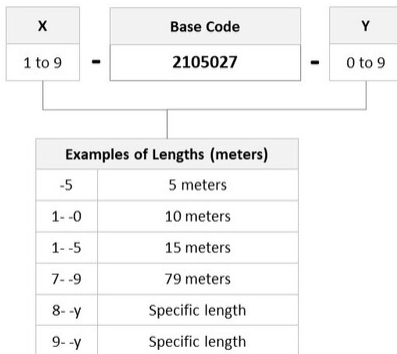

General Specifications

Connector A, quantity	2
Color, boot A	Beige
Color, connector A	Beige
Connector B, quantity	2
Color, boot B	Beige
Color, connector B	Beige
Interface, Connector A	LC/UPC
Interface, Connector B	LC/UPC
Jacket Color	Aqua
Polarity	Pairs, flipped
Total Fibers, quantity	2

Dimensions

Cord Length	45 m 147.638 ft
Diameter Over Jacket	1.8 mm 0.071 in

Ordering Tree

4-2105027-5

Optical Specifications

Fiber Mode	Multimode
Fiber Type	OM3, LazrSPEED®
Insertion Loss, maximum, connector A	0.3 dB
Insertion Loss, maximum, connector B	0.3 dB
Return Loss, minimum, connector A	20 dB
Return Loss, minimum, connector B	20 dB