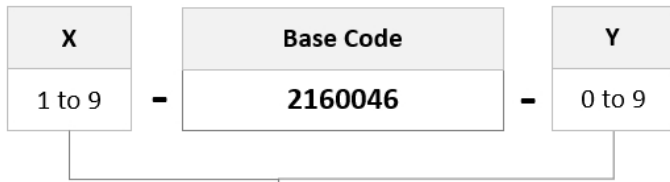

General Specifications

Connector A, quantity	2
Color, boot A	Beige
Color, connector A	Beige
Connector B, quantity	2
Color, boot B	Beige
Color, connector B	Beige
Interface, Connector A	LC/UPC
Interface, Connector B	LC/UPC
Jacket Color	Aqua
Polarity	Pairs, flipped
Total Fibers, quantity	2

Dimensions

Cord Length	7.5 m 24.606 ft
Diameter Over Jacket	1.8 mm 0.071 in

Ordering Tree

9-2160046-7

Examples of Lengths (meters)	
-5	5 meters
1- -0	10 meters
1- -5	15 meters
7- -9	79 meters
8- -y	Specific length
9- -y	Specific length