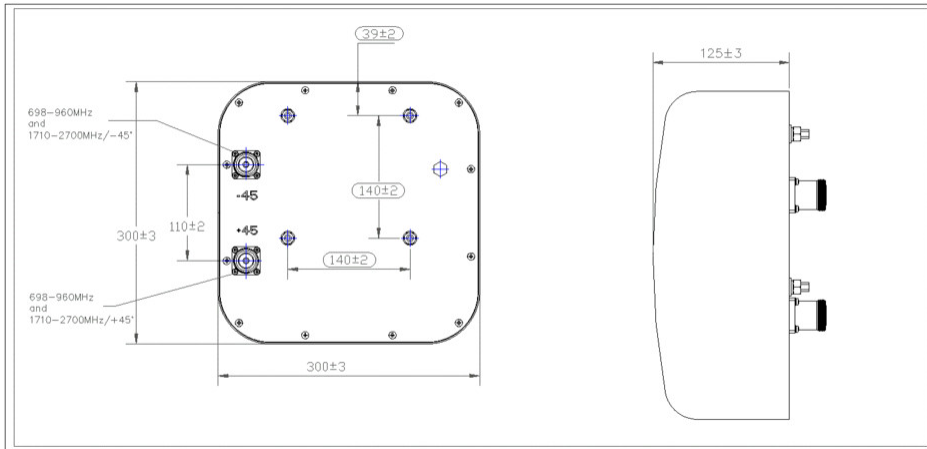

Product Type	Indoor/outdoor antenna
Product Brand	Cell-Max™

General Specifications

Application	Indoor/Outdoor
Antenna Type	Directional
Polarization	±45°
Color	White
Number of Ports	2
Radome Material	ABS, UV resistant
RF Connector Interface	7-16 DIN Female

Dimensions

Width	299.7 mm 11.799 in
Depth	124.5 mm 4.902 in
Length	7,612.4 mm 299.701 in

CMAX-DM60-CPUSEI53

Outline Drawing

Electrical Specifications

Impedance	50 ohm
Lightning Protection	dc Ground

Electrical Specifications

Packaging and Weights

Width, packed	350 mm 13.78 in
Depth, packed	230 mm 9.055 in
Length, packed	520 mm 20.472 in
Included	Mounting bracket
Packaging quantity	1
Weight, gross	7.3 kg 16.094 lb
Weight, net	2.9 kg 6.393 lb