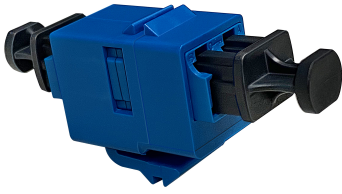

1933422-4

Fiber Optic LC Duplex Keyed Adapter, SL, Blue, Single Pack

OBSOLETE

This product was discontinued on: June 1, 2023

Product Classification

Regional Availability	Asia Australia/New Zealand EMEA North America
Portfolio	CommScope®
Product Type	Fiber adapter
Product Series	SL Series

General Specifications

Body Style	Duplex
Color	Blue
Interface	LC/UPC
Interface Feature	Keyed
Mounting	Square flange
Total Ports, quantity	2

Material Specifications

Alignment Sleeve Material	Ceramic
Material Type	Polyphenylene