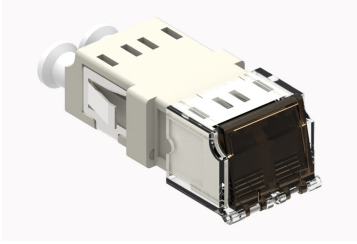

760115261 | MFA-LC02-BG/LP-50-BULK-PACK-SHUTTERED

OptiSPEED® LC Duplex Low Profile Shuttered Adapter, Beige, 50 Bulk Pack

Product Classification

Regional Availability	Asia Australia/New Zealand EMEA Latin America North America
Portfolio	CommScope®
Product Type	Fiber adapter
Product Brand	OptiSPEED®
Product Series	MFA

General Specifications

Body Style	Duplex
Color	Beige
Interface	LC/UPC
Interface Feature	Reduced footprint
Mounting	No flange
Shuttered	Yes
Total Ports, quantity	2
Transmission Standards	TIA/EIA-568-B.3 TIA/EIA-604 FOCIS-3

Material Specifications

Alignment Sleeve Material	Phosphorous bronze
----------------------------------	--------------------

Optical Specifications

Fiber Mode	Multimode
-------------------	-----------

Packaging and Weights