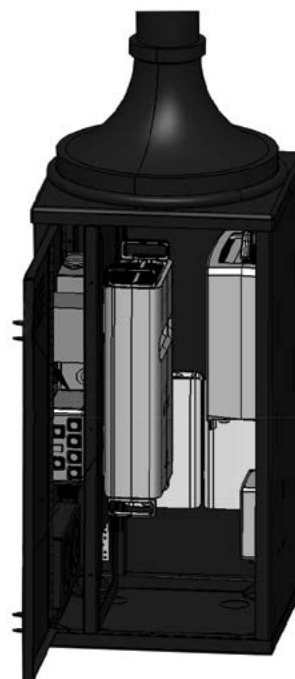

- Fast-deploying
- Easier zoning approvals
- Simplified planning
- Custom luminaire and collar options
- A total integrated solution from power to backhaul

A powerful innovation from a global RF leader

CommScope has been a leading innovator in all kinds of RF communications for decades. We've built a portfolio—including the Metro Cell PoleCab solution—on our ability to solve problems and overcome challenges, whether they are technological, strategic or economic challenges.

The Metro Cell PoleCab solution offers easier site acquisition, quicker deployment and powerful performance where your network needs it most. And because it's from CommScope, it's built for efficiency and flexibility.

- Cabinet houses electrical supply and radio equipment
- Custom decorative pole, collar and luminaire options
- Available with multiple pole and antenna mounting options
- Cabinet is GR487 thermally tested
- Accepts two Ericsson or Nokia high powered radios
- Forced air cooling system ensures equipment operates efficiently
- Can be ordered with assorted power options

Connect more customers—in more places

Contact your local CommScope sales representative to learn more about customizing a CommScope Metro Cell PoleCab solution to meet your needs.