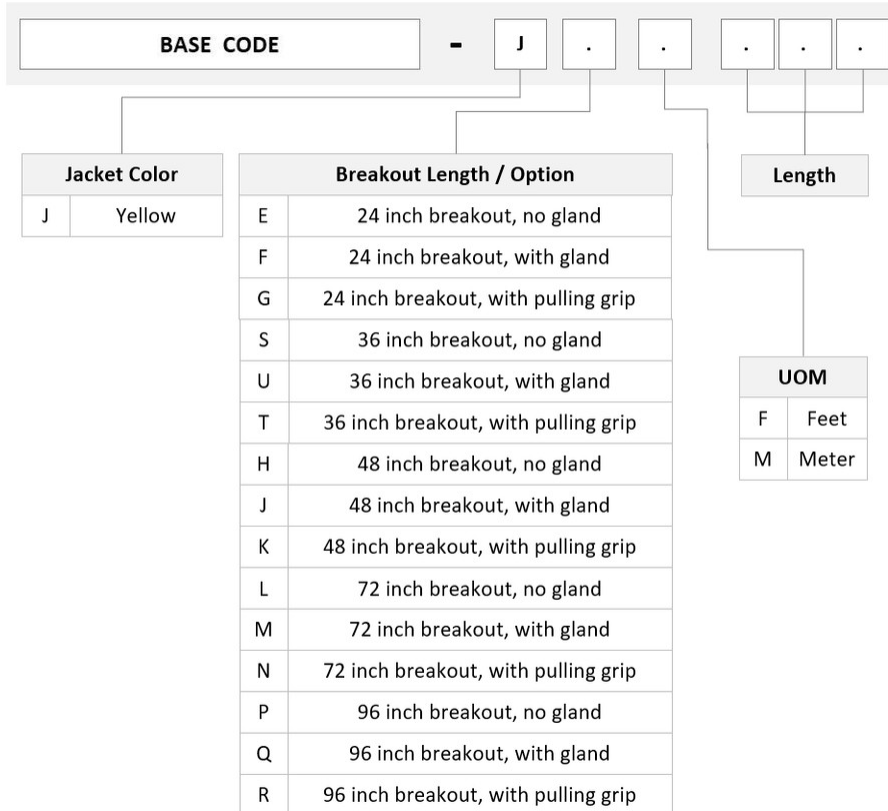

SC/APC

Jacket Color

Yellow

Polarity

Method B (LL)

Fibers per Subunit, quantity

12

Total Fibers, quantity

48

Dimensions

Cable Assembly Length Range (m)

3 – 999

FLWMXSAAH

Cable Assembly Length Range (ft)

7 – 999

Ordering Tree