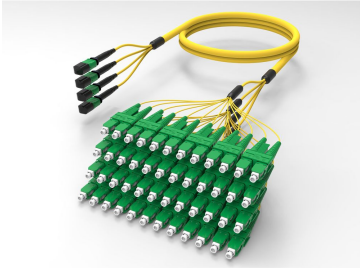

FLWMXSAAH

Base Product

Singlemode MPO (Pinned) to SC APC, InstaPATCH® 360 Ruggedized Fanout Cable, 48-Fiber, Plenum

Product Classification

Regional Availability

Asia | Australia/New Zealand | China | Europe | India | Latin America | Middle East/Africa | North America

Portfolio

CommScope®

Product Type

Ruggedized fanout

Product Brand

SYSTIMAX InstaPATCH® 360

Ordering Note

For lengths greater than 999 ft (304 m), orders must be in meters | Minimum length may vary based on cable configuration

General Specifications

Color, boot A

Black

Color, connector A

Green

Color, boot B

Green

Color, connector B

Green

Construction Type

Stranded

Furcation Color

Yellow

Interface, Connector A

MPO-12/APC Male

Interface, Connector B