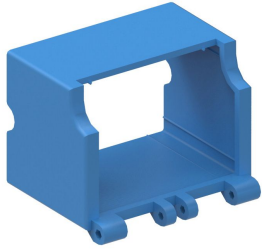

# 760159780 | LC02-LP-COLLAR-BL-100-PACK

LC Duplex Low Profile Adapter Collar Assembly, blue, without shutter

**OBSOLETE**

## General Specifications

<b>Body Style</b>	Duplex
<b>Color</b>	Blue
<b>Compatible Interface</b>	LC
<b>Interface</b>	LC
<b>Interface Feature</b>	Reduced footprint
<b>Mounting</b>	Collar, no shutter assembly
<b>Shuttered</b>	No

## Dimensions

<b>Height</b>	11.9 mm   0.469 in
<b>Width</b>	14.8 mm   0.583 in
<b>Length</b>	11.7 mm   0.461 in