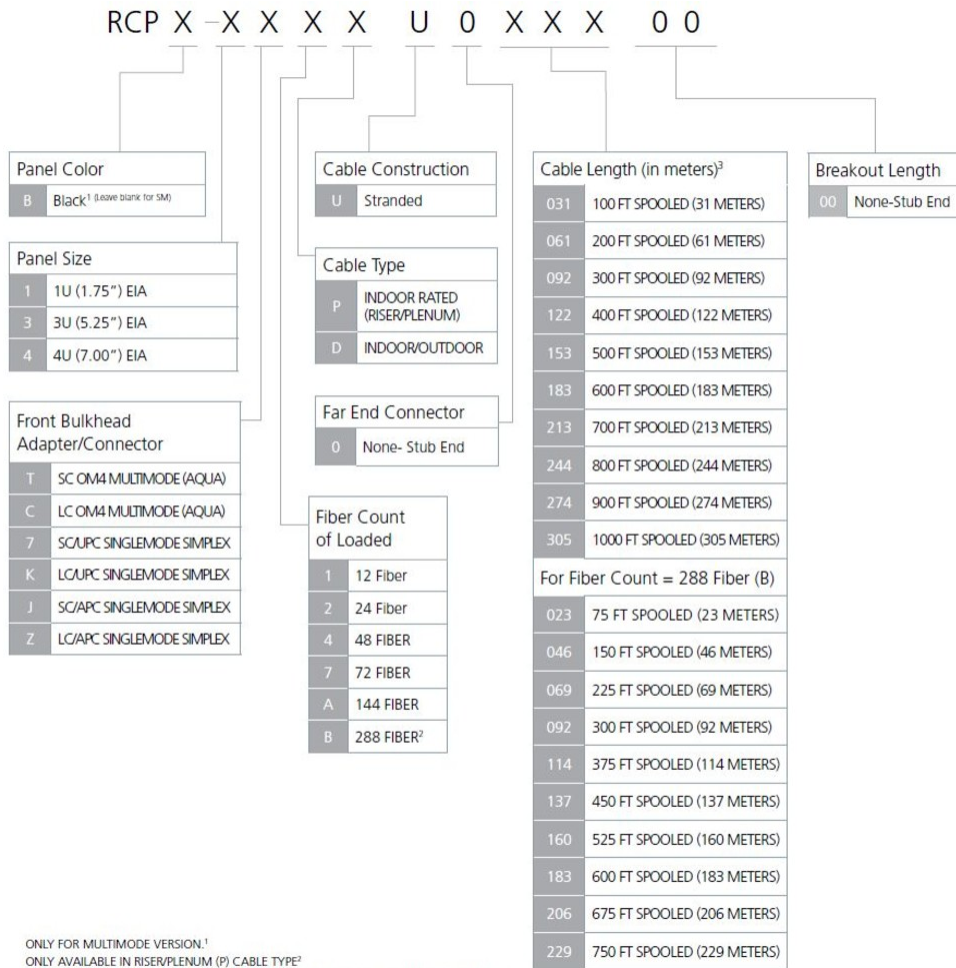

RCP-4ZBPU022900

RapidFiber® Termination Panel, 288-Position 4RU, singlemode, LC/APC to stub, 229m

Product Classification

| | |
|------------------------------|-------------------------------------|
| Regional Availability | Latin America North America |
| Portfolio | CommScope® |
| Product Type | Fiber patch panel, with rapid cable |
| Product Brand | RapidFiber® |
| Product Series | RCP |

Dimensions

| | |
|---------------|-----------------|
| Height | 177.8 mm 7 in |
|---------------|-----------------|

RCP-4ZBPU022900

Width 482.6 mm | 19 in

Depth 381 mm | 15 in

Ordering Tree

Material Specifications

Finish Powder coated

Material Type Steel

Optical Specifications

Fiber Mode Singlemode

Fiber Type G.652.D | G.657.A2/B2

RCP-4ZBPU022900

Environmental Specifications

| | |
|--------------------------------|--|
| Operating Temperature | -5 °C to +55 °C (+23 °F to +131 °F) |
| Storage Temperature | -40 °C to +70 °C (-40 °F to +158 °F) |
| Relative Humidity | 5%–85%, non-condensing |
| Qualification Standards | NEBS Level 3 Telcordia GR-1435 Telcordia GR-326 Telcordia GR-409 UL 1863 |