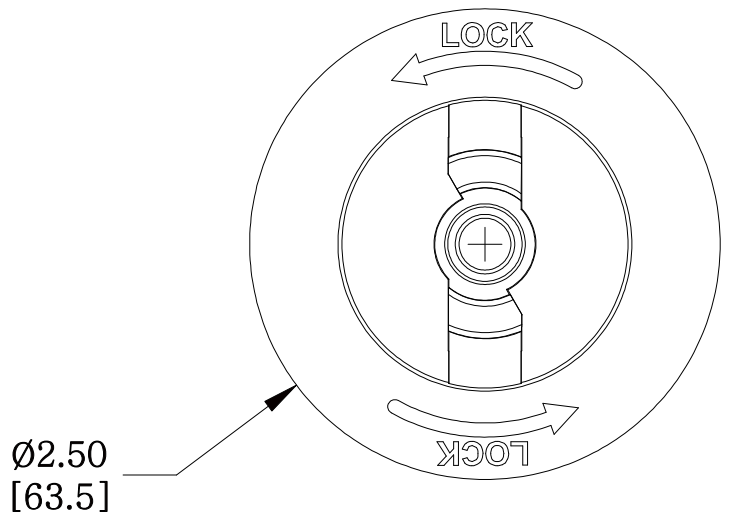

MATERIAL ID	DESCRIPTION
700016553	FIBER OPTIC SPOOL KIT

- NOTES:
- SEE COMMSCOPE CATALOG FOR PART NUMBER SUFFIXES TO INDICATE COLOR/PKG.
  - SEE COMMSCOPE CATALOG FOR COMPLETE LIST OF PARTS RELATED TO THE USE OF THIS PRODUCT.
  - DIMENSIONS IN PARENTHESSES ARE IN METRIC.
  - PART INCLUDES:  
(1) SPOOL, FIBER CABLE