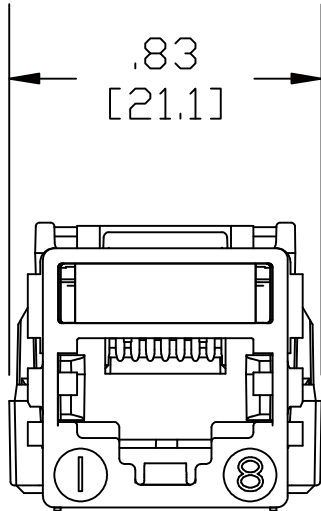

1.19
[30.2]

.83
[21.1]

.76
[19.2]

MATERIAL ID	DESCRIPTION
700206667	MGS400 INFORMATION OUTLET

NOTES:

1. SEE SYSTIMAX CATALOG FOR PART NUMBER SUFFIXES TO INDICATE COLOR/PKG.
2. SEE SYSTIMAX CATALOG FOR COMPLETE LIST OF PARTS RELATED TO THE USE OF THIS PRODUCT.
3. DIMENSIONS IN PARENTHESES ARE IN METRIC.
4. PART INCLUDES:
(1) MODULE

**MGS400 SERIES GigaSPEED® XL
INFORMATION OUTLET**

COMMSCOPE, INC HICKORY, NORTH CAROLINA

SYSTIMAX® SOLUTIONS

DRAWN BY

JW

DATE 2/9/2011

DWG NO. 700206667

REV	DATE	ECR	DESCRIPTION	BY
1	2/9/11		INITIAL ISSUE	