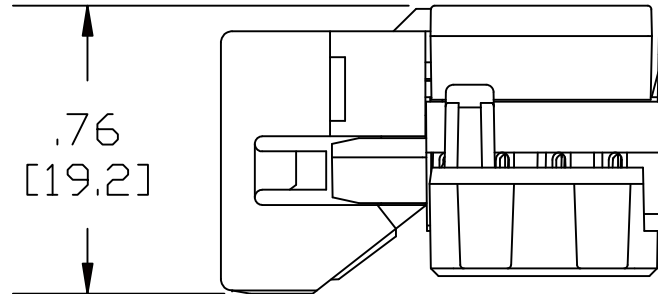

1.19
[30.2]

.83
[21.1]

.76
[19.2]

MATERIAL ID	DESCRIPTION
700206667	MGS400 INFORMATION OUTLET

NOTES:

1. SEE SYSTIMAX CATALOG FOR PART NUMBER SUFFIXES TO INDICATE COLOR/PKG.
2. SEE SYSTIMAX CATALOG FOR COMPLETE LIST OF PARTS RELATED TO THE USE OF THIS PRODUCT.
3. DIMENSIONS IN PARENTHESES ARE IN METRIC.
4. PART INCLUDES:
(1) MODULE