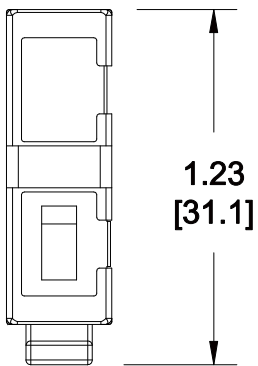

MATERIAL ID	DESCRIPTION
760036277	TeraSPEED®SC-APC SIMPLEX ADAPTER, GREEN, SINGLE PACK

NOTES:

1. SEE COMMSCOPE CATALOG FOR PART NUMBER SUFFIXES TO INDICATE COLOR/PKG.
2. SEE COMMSCOPE CATALOG FOR COMPLETE LIST OF PARTS RELATED TO THE USE OF THIS PRODUCT.
3. DIMENSIONS IN PARENTHESES ARE IN METRIC.
4. PART INCLUDES:  
(1) SC SIMPLEX HOUSING, GREEN