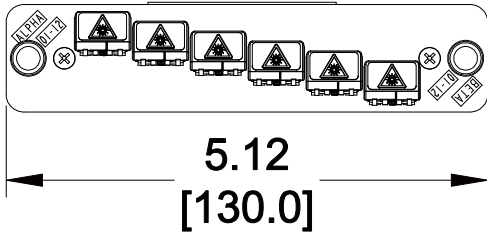

| MATERIAL ID | DESCRIPTION  |
|-------------|--|
| 760088120   | ReadyPATCH® LazrSPEED® KEYED MODULE, 12 LC PORTS, AQUA |

NOTES:

1. SEE COMMSCOPE CATALOG FOR PART NUMBER SUFFIXES TO INDICATE COLOR/PKG.
2. SEE COMMSCOPE CATALOG FOR COMPLETE LIST OF PARTS RELATED TO THE USE OF THIS PRODUCT.
3. DIMENSIONS IN PARENTHESES ARE IN METRIC.
4. PART INCLUDES:  
(1) ASSEMBLY, MODULE