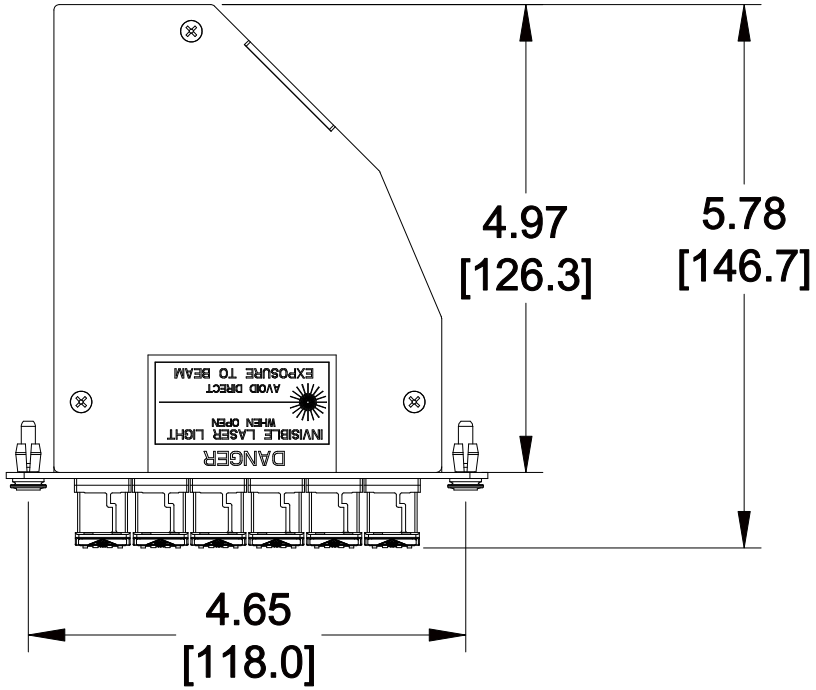

| MATERIAL ID | DESCRIPTION  |
|-------------|--|
| 760088120   | ReadyPATCH® LazrSPEED® KEYED MODULE, 12 LC PORTS, AQUA |

NOTES:

1. SEE COMMSCOPE CATALOG FOR PART NUMBER SUFFIXES TO INDICATE COLOR/PKG.
2. SEE COMMSCOPE CATALOG FOR COMPLETE LIST OF PARTS RELATED TO THE USE OF THIS PRODUCT.
3. DIMENSIONS IN PARENTHESES ARE IN METRIC.
4. PART INCLUDES:  
(1) ASSEMBLY, MODULE