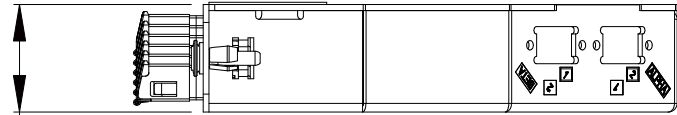

| MATERIAL ID | DESCRIPTION  |
|-------------|--|
| 760088120   | ReadyPATCH® LazrSPEED® KEYED MODULE, 12 LC PORTS, AQUA |

NOTES:

1. SEE COMMSCOPE CATALOG FOR PART NUMBER SUFFIXES TO INDICATE COLOR/PKG.
2. SEE COMMSCOPE CATALOG FOR COMPLETE LIST OF PARTS RELATED TO THE USE OF THIS PRODUCT.
3. DIMENSIONS IN PARENTHESES ARE IN METRIC.
4. PART INCLUDES:  
(1) ASSEMBLY, MODULE