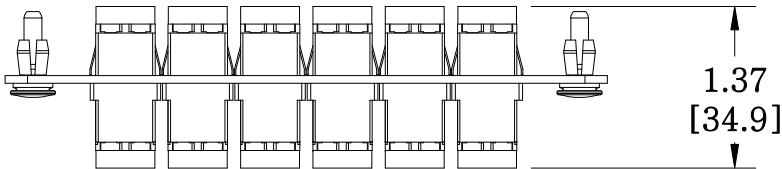

MATERIAL ID	DESCRIPTION
760147884	PANEL (1U,2U,4U), BLACK, WITH 12 DUPLEX KEYED ADAPTERS, NO SHUTTER BLUE

NOTES:

- SEE UNIPRISE CATALOG FOR PART NUMBER SUFFIXES TO INDICATE COLOR/PKG.
- SEE UNIPRISE CATALOG FOR COMPLETE LIST OF PARTS RELATED TO THE USE OF THIS PRODUCT.
- DIMENSIONS IN PARENTHESES ARE IN METRIC.
- PART INCLUDES:
 (1) PANEL, 24 LC, BLACK
 (12) ADAPTER SUBASSY (BLUE) , TYCO PN 1918579-4