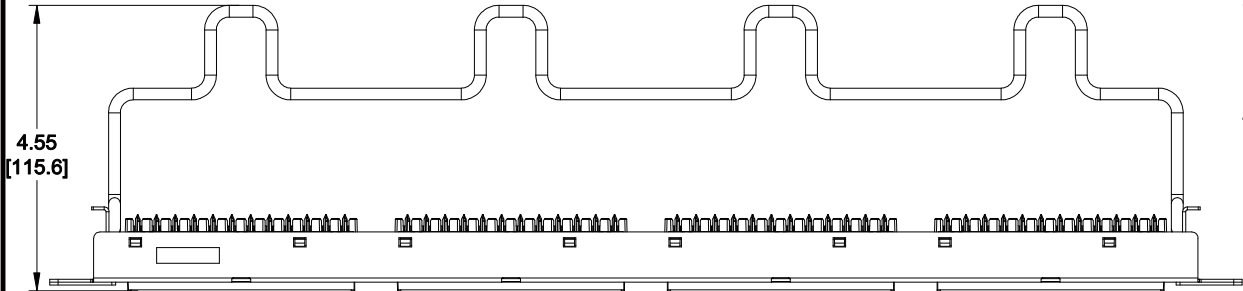

| MATERIAL ID | DESCRIPTION |
|-------------|---------------------------------|
| 760182907 | 1100 UNIVERSAL PS PANEL 24 PORT |

NOTES:

- SEE SYSTIMAX CATALOG FOR PART NUMBER SUFFIXES TO INDICATE COLOR/PKG.
- SEE SYSTIMAX CATALOG FOR COMPLETE LIST OF PARTS RELATED TO THE USE OF THIS PRODUCT.
- DIMENSIONS IN PARENTHESES ARE IN METRIC[MM].
- PART INCLUDES:
 (1) 1100 UNIVERSAL PS FRAME 1U
 (4) ASSEMBLY, UNIVERSAL MODULE BLACK
 (1) RETENER B,360 REAR CABLE MANANGMENT
 (4) CABLE TIE
 (1) LABEL COVER