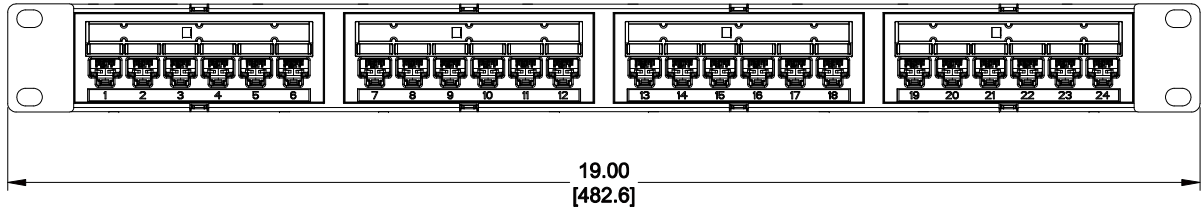

| MATERIAL ID | DESCRIPTION |
|-------------|---------------------------------|
| 760182907 | 1100 UNIVERSAL PS PANEL 24 PORT |

NOTES:

- SEE SYSTIMAX CATALOG FOR PART NUMBER SUFFIXES TO INDICATE COLOR/PKG.
- SEE SYSTIMAX CATALOG FOR COMPLETE LIST OF PARTS RELATED TO THE USE OF THIS PRODUCT.
- DIMENSIONS IN PARENTHESES ARE IN METRIC[MM].
- PART INCLUDES:
 (1) 1100 UNIVERSAL PS FRAME 1U
 (4) ASSEMBLY, UNIVERSAL MODULE BLACK
 (1) RETENER B,360 REAR CABLE MANANGMENT
 (4) CABLE TIE
 (1) LABEL COVER