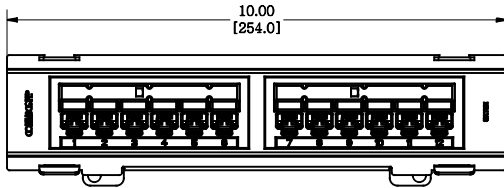

| MATERIAL ID | DESCRIPTION |
|-------------|--|
| 760183061 | COMMSCOPE DISTRIBUTION MODULE PANEL, CAT 5E, WALL-MOUNT, 12 PORT |

NOTES:

- SEE COMMSCOPE CATALOG FOR PART NUMBER SUFFIXES TO INDICATE COLOR/PKG.
- SEE COMMSCOPE CATALOG FOR COMPLETE LIST OF PARTS RELATED TO THE USE OF THIS PRODUCT.
- DIMENSIONS ARE IN INCHES[MM].
- PART INCLUDES:
(1) WALL MOUNT UNIVERSAL PANEL