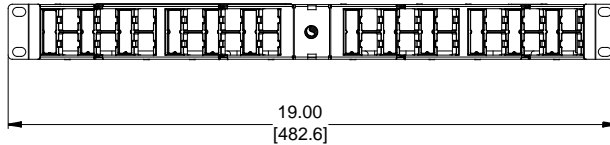

MATERIAL ID	DESCRIPTION
760207290	COMMSCOPE ANGLED DISCRETE DISTRIBUTION MODULE PANEL, M-SERIES, UTP, 1U, 24 PORT

NOTES:

- SEE COMMSCOPE CATALOG FOR PART NUMBER SUFFIXES TO INDICATE COLOR/PKG.
- SEE COMMSCOPE CATALOG FOR COMPLETE LIST OF PARTS RELATED TO THE USE OF THIS PRODUCT.
- DIMENSIONS ARE IN INCHES[MM].
- PART INCLUDES:  
 (1) M2000 ANGLED FRAME 1U  
 (4) M2000 BEZEL  
 (1) RETAINER B, 360 REAR CABLE MANAGEMENT  
 (1) STRAP(PACK OF 4)