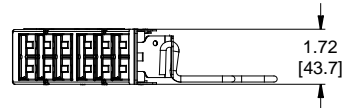

MATERIAL ID	DESCRIPTION
760207290	COMMSCOPE ANGLED DISCRETE DISTRIBUTION MODULE PANEL, M-SERIES, UTP, 1U, 24 PORT

NOTES:

- SEE COMMSCOPE CATALOG FOR PART NUMBER SUFFIXES TO INDICATE COLOR/PKG.
- SEE COMMSCOPE CATALOG FOR COMPLETE LIST OF PARTS RELATED TO THE USE OF THIS PRODUCT.
- DIMENSIONS ARE IN INCHES[MM].
- PART INCLUDES:  
 (1) M2000 ANGLED FRAME 1U  
 (4) M2000 BEZEL  
 (1) RETAINER B, 360 REAR CABLE MANAGEMENT  
 (1) STRAP(PACK OF 4)