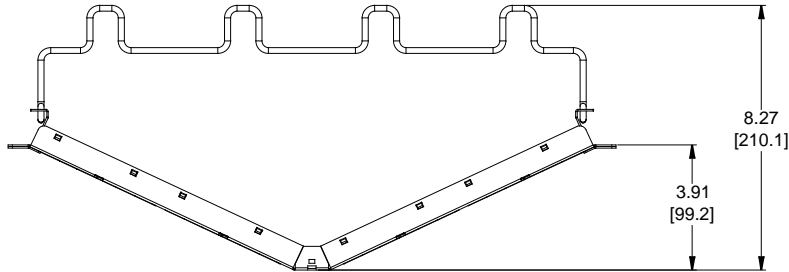

MATERIAL ID	DESCRIPTION
760207290	COMMSCOPE ANGLED DISCRETE DISTRIBUTION MODULE PANEL, M-SERIES, UTP, 1U, 24 PORT

NOTES:

- SEE COMMSCOPE CATALOG FOR PART NUMBER SUFFIXES TO INDICATE COLOR/PKG.
- SEE COMMSCOPE CATALOG FOR COMPLETE LIST OF PARTS RELATED TO THE USE OF THIS PRODUCT.
- DIMENSIONS ARE IN INCHES[MM].
- PART INCLUDES:  
 (1) M2000 ANGLED FRAME 1U  
 (4) M2000 BEZEL  
 (1) RETAINER B, 360 REAR CABLE MANAGEMENT  
 (1) STRAP(PACK OF 4)