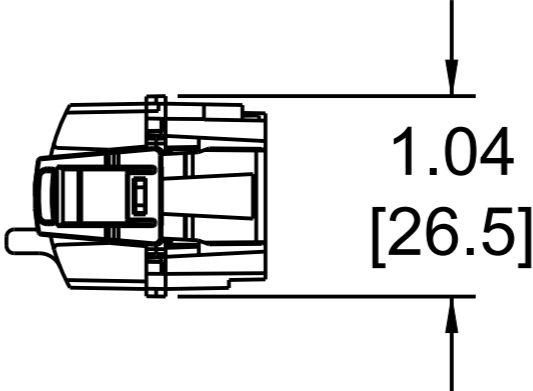

MATERIAL ID	DESCRIPTION
760230946	ASSEMBLY, BEZEL DMis

NOTES:

1. SEE SYSTIMAX CATALOG FOR PART NUMBER SUFFIXES TO INDICATE COLOR/PKG.
2. SEE SYSTIMAX CATALOG FOR COMPLETE LIST OF PARTS RELATED TO THE USE OF THIS PRODUCT.
3. DIMENSIONS ARE IN INCHES[MM].
4. PART INCLUDES:
(1) BEZEL ASSEMBLY, BLUE