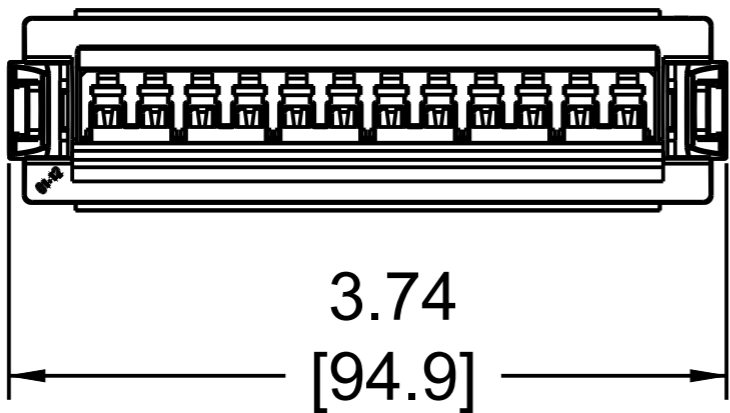

MATERIAL ID	DESCRIPTION
760230946	ASSEMBLY, BEZEL DMis

NOTES:

1. SEE SYSTIMAX CATALOG FOR PART NUMBER SUFFIXES TO INDICATE COLOR/PKG.
2. SEE SYSTIMAX CATALOG FOR COMPLETE LIST OF PARTS RELATED TO THE USE OF THIS PRODUCT.
3. DIMENSIONS ARE IN INCHES[MM].
4. PART INCLUDES:
(1) BEZEL ASSEMBLY, BLUE

360DPis-12LC-SM	
COMMSCOPE, INC OF NORTH CAROLINA	
SYSTIMAX® SOLUTIONS	
DRAWN BY TZ	
DATE 07-NOV-2016	DWG NO 760230946

REV	DATE	ECR	DESCRIPTION	APPROVED BY
1	07-NOV-16		INITIAL ISSUE	PT