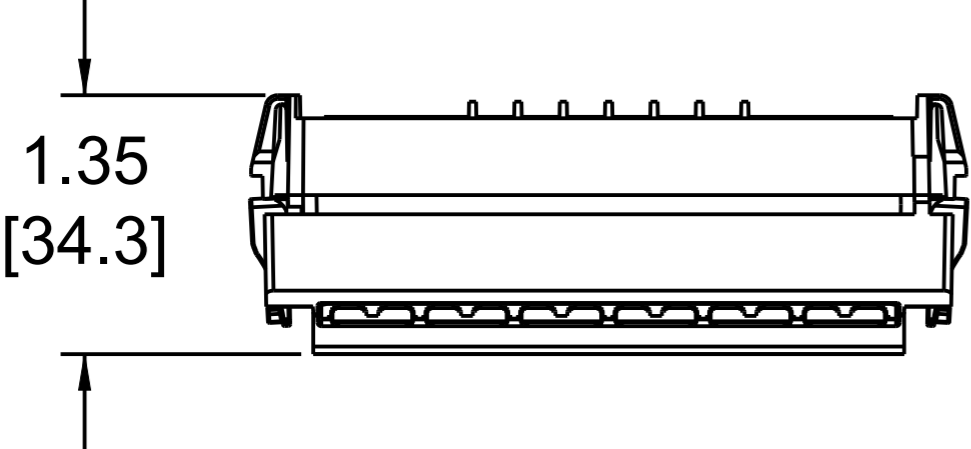

MATERIAL ID	DESCRIPTION
760230946	ASSEMBLY, BEZEL DMis

NOTES:

1. SEE SYSTIMAX CATALOG FOR PART NUMBER SUFFIXES TO INDICATE COLOR/PKG.
2. SEE SYSTIMAX CATALOG FOR COMPLETE LIST OF PARTS RELATED TO THE USE OF THIS PRODUCT.
3. DIMENSIONS ARE IN INCHES[MM].
4. PART INCLUDES:
(1) BEZEL ASSEMBLY, BLUE

360DPis-12LC-SM	
COMMSCOPE, INC OF NORTH CAROLINA	
SYSTIMAX® SOLUTIONS	
DRAWN BY TZ	
DATE 07-NOV-2016	DWG NO 760230946

REV	DATE	ECR	DESCRIPTION	APPROVED BY
1	07-NOV-16		INITIAL ISSUE	PT