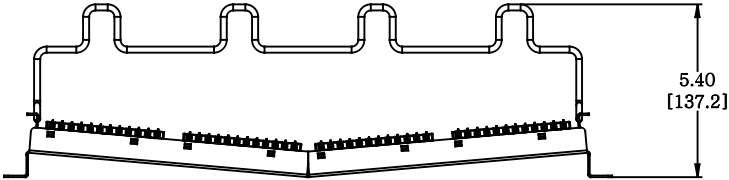

MATERIAL ID	DESCRIPTION
760237038	UNIPRISE RECESSED ANGLED DISTRIBUTION MODULE PANEL,CAT 6A, UTP, 1U, 24 PORT

NOTES:

- SEE COMMSCOPE CATALOG FOR PART NUMBER SUFFIXES TO INDICATE COLOR/PKG.
- SEE COMMSCOPE CATALOG FOR COMPLETE LIST OF PARTS RELATED TO THE USE OF THIS PRODUCT.
- DIMENSIONS ARE IN INCHES[MM].
- PART INCLUDES:
 (1) RECESSED ANGLED FRAME 1U
 (4) ASSEMBLY, UNIVERSAL MODULE BLACK
 (1) RETENER B,360 REAR CABLE MANANGMENT
 (1) STRAP(PACK OF 4)