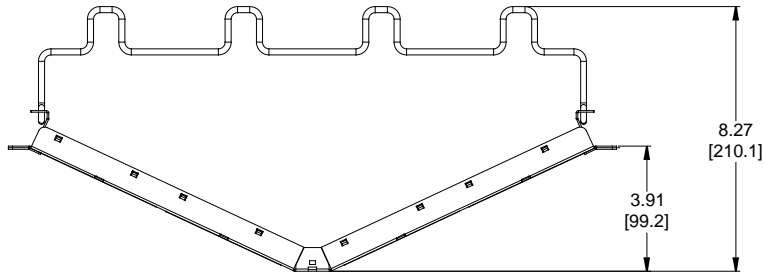

MATERIAL ID	DESCRIPTION
760237042	COMMSCOPE ANGLED DISCRETE DISTRIBUTION MODULE PANEL, SL, UTP, 1U, 24 PORT

NOTES:

- SEE COMMSCOPE CATALOG FOR PART NUMBER SUFFIXES TO INDICATE COLOR/PKG.
- SEE COMMSCOPE CATALOG FOR COMPLETE LIST OF PARTS RELATED TO THE USE OF THIS PRODUCT.
- DIMENSIONS ARE IN INCHES[MM].
- PART INCLUDES:  
 (1) M2000 ANGLED FRAME 1U  
 (4) BEZEL, EVOLVE FOR SL  
 (1) RETAINER B, 360 REAR CABLE MANAGEMENT  
 (1) STRAP(PACK OF 4)

CPPA-UDDM-SL-1U-24						
<b>COMMSCOPE, INC</b> OF NORTH CAROLINA						
1	21-NOV-17		INITIAL ISSUE	PL	DRAWN BY DJ	
REV	DATE	ECR	DESCRIPTION	APPROVED BY	DATE 21-NOV-2017	DWG NO 760237042