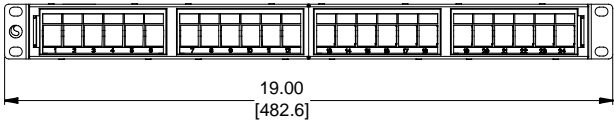

MATERIAL ID	DESCRIPTION
760237044	COMMSCOPE RECESSED ANGLED DISCRETE DISTRIBUTION MODULE PANEL, SL, UTP, 1U, 24 PORT

NOTES:

- SEE COMMSCOPE CATALOG FOR PART NUMBER SUFFIXES TO INDICATE COLOR/PKG.
- SEE COMMSCOPE CATALOG FOR COMPLETE LIST OF PARTS RELATED TO THE USE OF THIS PRODUCT.
- DIMENSIONS ARE IN INCHES[MM].
- PART INCLUDES:
 - (1) SL RECESSED ANGLED FRAME 1U
 - (4) SL BEZEL
 - (1) RETAINER B, 360 REAR CABLE MANAGEMENT
 - (1) STRAP(PACK OF 4)