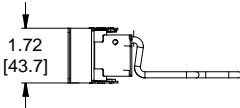

MATERIAL ID	DESCRIPTION
760237044	COMMSCOPE RECESSED ANGLED DISCRETE DISTRIBUTION MODULE PANEL, SL, UTP, 1U, 24 PORT

NOTES:

- SEE COMMSCOPE CATALOG FOR PART NUMBER SUFFIXES TO INDICATE COLOR/PKG.
- SEE COMMSCOPE CATALOG FOR COMPLETE LIST OF PARTS RELATED TO THE USE OF THIS PRODUCT.
- DIMENSIONS ARE IN INCHES[MM].
- PART INCLUDES:
 - (1) SL RECESSED ANGLED FRAME 1U
 - (4) SL BEZEL
 - (1) RETAINER B, 360 REAR CABLE MANAGEMENT
 - (1) STRAP(PACK OF 4)