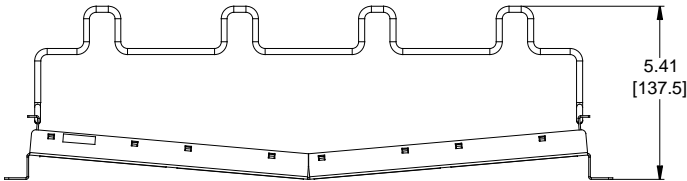

MATERIAL ID	DESCRIPTION
760237044	COMMSCOPE RECESSED ANGLED DISCRETE DISTRIBUTION MODULE PANEL, SL, UTP, 1U, 24 PORT

NOTES:

- SEE COMMSCOPE CATALOG FOR PART NUMBER SUFFIXES TO INDICATE COLOR/PKG.
- SEE COMMSCOPE CATALOG FOR COMPLETE LIST OF PARTS RELATED TO THE USE OF THIS PRODUCT.
- DIMENSIONS ARE IN INCHES[MM].
- PART INCLUDES:
 - (1) SL RECESSED ANGLED FRAME 1U
 - (4) SL BEZEL
 - (1) RETAINER B, 360 REAR CABLE MANAGEMENT
 - (1) STRAP(PACK OF 4)