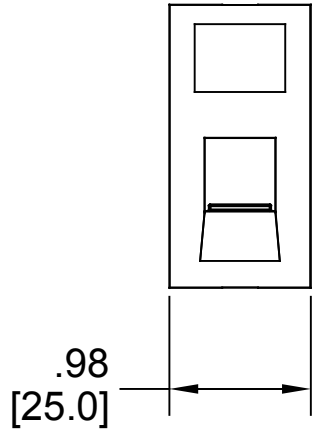

MATERIAL ID	DESCRIPTION
760245048	LF81-262 SHUTTERED FACEPLATE CLIP, WHITE, 1 PORT, ANTIMICROBIAL TREATED

- NOTES:
- SEE COMMSCOPE CATALOG FOR PART NUMBER SUFFIXES TO INDICATE COLOR/PKG.
 - SEE COMMSCOPE CATALOG FOR COMPLETE LIST OF PARTS RELATED TO THE USE OF THIS PRODUCT.
 - DIMENSIONS ARE IN INCHES[MM].
 - PART INCLUDES:
 - (1) LF81 STRAIGHT RETAINER, WHITE-AB
 - (1) LF81 STRAIGHT SHUTTER, WHITE-AB
 - (1) STRAIGHT TORSION SPRING

LF81-WHITE, 1 PORT CLIP - AB - 262	
COMMSCOPE, INC OF NORTH CAROLINA	

1	01-AUG-19		INITIAL ISSUE	PL	DRAWN BY TZ	
REV	DATE	ECR	DESCRIPTION	APPROVED BY	DATE 01-AUG-2019	DWG NO 760245048