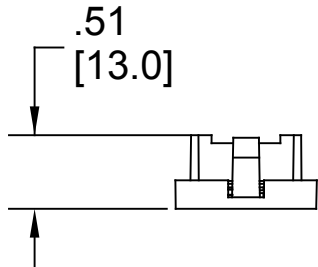

MATERIAL ID	DESCRIPTION
760245048	LF81-262 SHUTTERED FACEPLATE CLIP, WHITE, 1 PORT, ANTIMICROBIAL TREATED

- NOTES:
- SEE COMMSCOPE CATALOG FOR PART NUMBER SUFFIXES TO INDICATE COLOR/PKG.
 - SEE COMMSCOPE CATALOG FOR COMPLETE LIST OF PARTS RELATED TO THE USE OF THIS PRODUCT.
 - DIMENSIONS ARE IN INCHES[MM].
 - PART INCLUDES:
 - (1) LF81 STRAIGHT RETAINER, WHITE-AB
 - (1) LF81 STRAIGHT SHUTTER, WHITE-AB
 - (1) STRAIGHT TORSION SPRING

LF81-WHITE, 1 PORT CLIP - AB - 262	
COMMSCOPE, INC OF NORTH CAROLINA	

1	01-AUG-19		INITIAL ISSUE	PL	DRAWN BY TZ	
REV	DATE	ECR	DESCRIPTION	APPROVED BY	DATE 01-AUG-2019	DWG NO 760245048