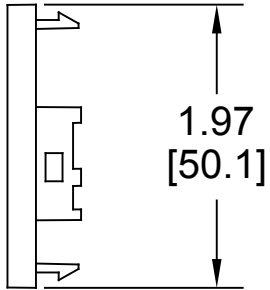

MATERIAL ID	DESCRIPTION
760245048	LF81-262 SHUTTERED FACEPLATE CLIP, WHITE, 1 PORT, ANTIMICROBIAL TREATED

- NOTES:
- SEE COMMSCOPE CATALOG FOR PART NUMBER SUFFIXES TO INDICATE COLOR/PKG.
 - SEE COMMSCOPE CATALOG FOR COMPLETE LIST OF PARTS RELATED TO THE USE OF THIS PRODUCT.
 - DIMENSIONS ARE IN INCHES[MM].
 - PART INCLUDES:
 - (1) LF81 STRAIGHT RETAINER, WHITE-AB
 - (1) LF81 STRAIGHT SHUTTER, WHITE-AB
 - (1) STRAIGHT TORSION SPRING

LF81-WHITE, 1 PORT CLIP - AB - 262	
COMMSCOPE, INC OF NORTH CAROLINA	

1	01-AUG-19		INITIAL ISSUE	PL	DRAWN BY TZ	
REV	DATE	ECR	DESCRIPTION	APPROVED BY	DATE 01-AUG-2019	DWG NO 760245048