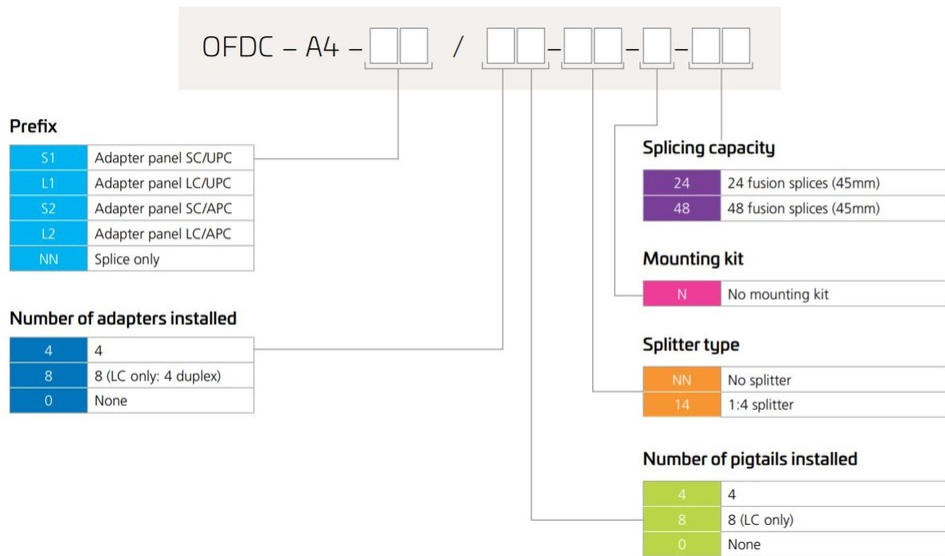

Ordering Tree

Material Specifications

Material Type Rugged polymer

Environmental Specifications

Installation temperature -5 °C to +45 °C (+23 °F to +113 °F)
Storage Temperature -30 °C to +60 °C (-22 °F to +140 °F)
Relative Humidity 93%, non-condensing
Environmental Space Above ground | Below ground
Qualification Standards IEC 60529, IP68 + 2 m waterhead
UV Resistance UV stabilized

Packaging and Weights

Packaging quantity 1
Packaging Type Box | Carton

Regulatory Compliance/Certifications

Agency	Classification
CHINA-ROHS	Below maximum concentration value
ISO 9001:2015	Designed, manufactured and/or distributed under this quality management system