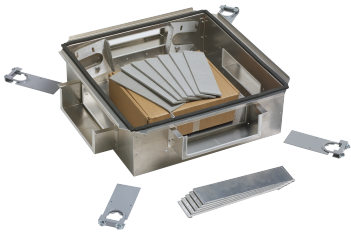

760060459 | RFE-WF-07A

Raised Floor Enclosure, Wide Flange, 24"W x 24"L x 7"D

Product Classification

Regional Availability	Asia Australia/New Zealand EMEA Latin America North America
Portfolio	SYSTIMAX®
Product Type	Box

General Specifications

Application	Configured with two pairs of brackets providing 3U of rack space per pair
Color	Silver

Dimensions

Height	609.6 mm 24 in
Width	609.6 mm 24 in
Depth	177.8 mm 7 in

Material Specifications