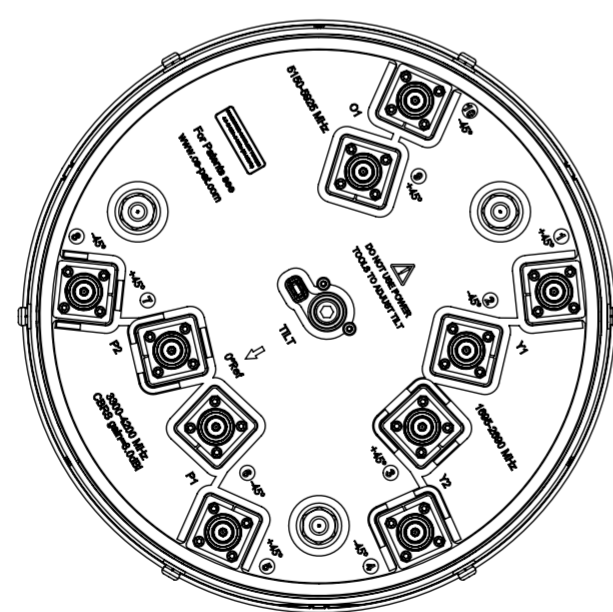

NOTES:

REVISION
A

VVSSP-360S-M-V4

VIEW A-A
BRACKET NOT SHOWN