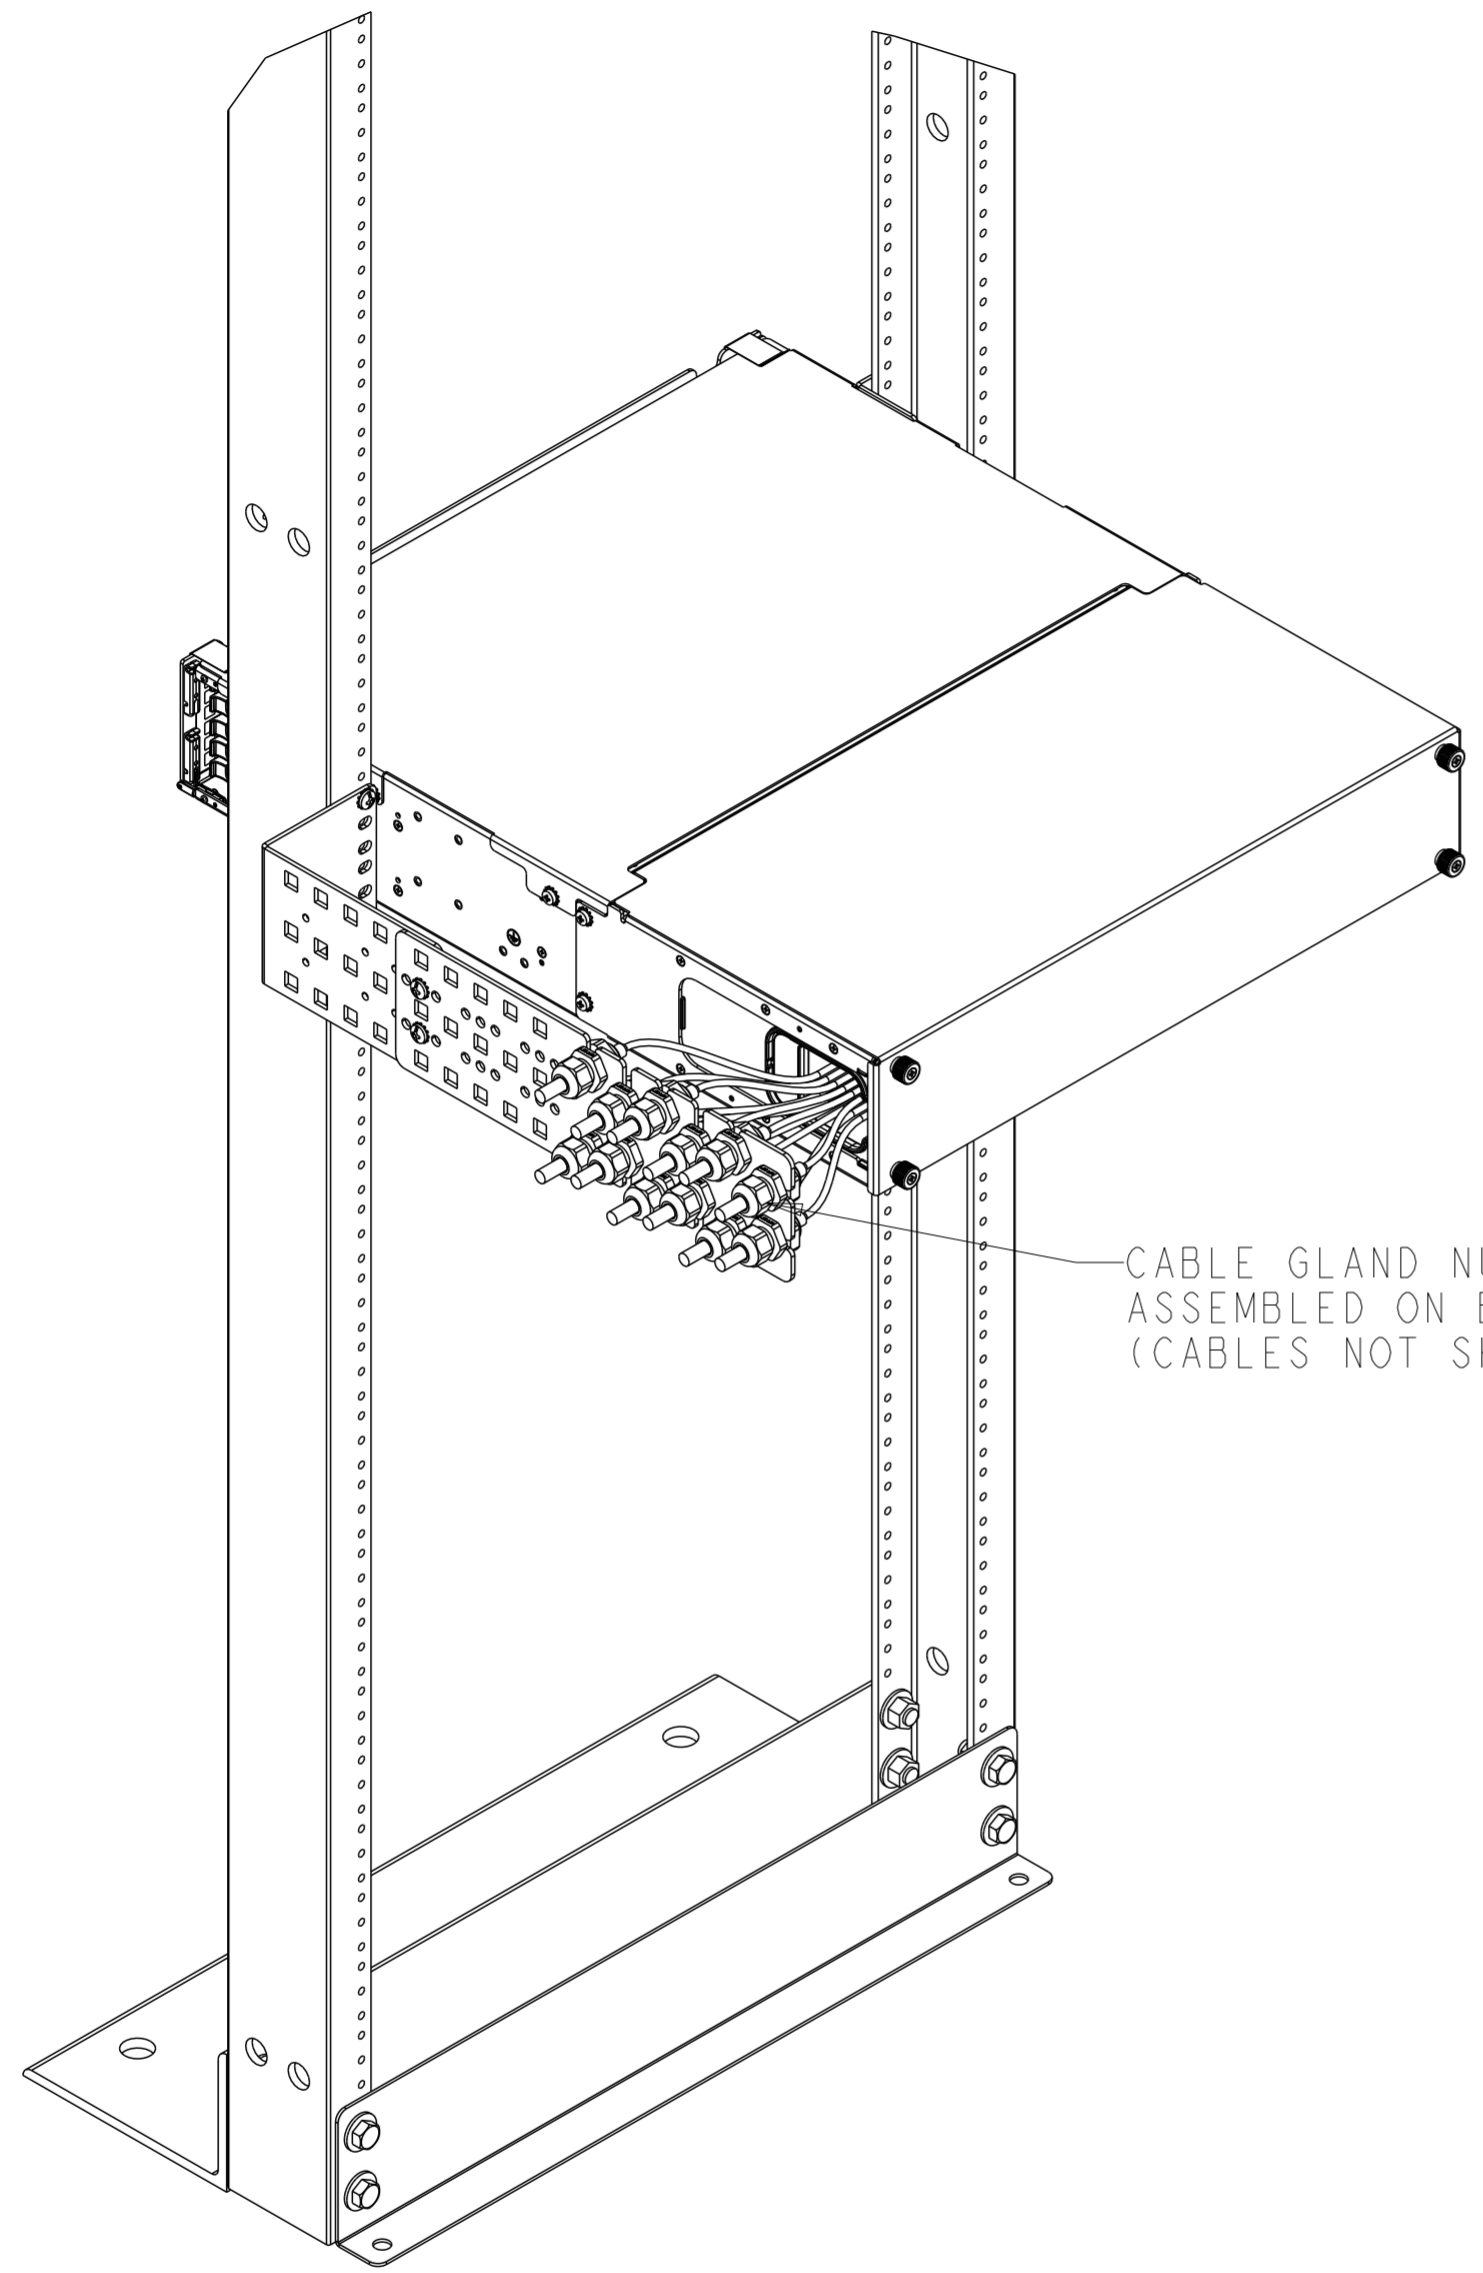

REVISIONS			
REV	CMO	DATE	APPROVED
A	40120010CMO	16-NOV-20	RCS

CABLE GLAND NUT  
ASSEMBLED ON BRACKET  
(CABLES NOT SHOWN)

MOUNTING BRACKET  
FASTEN TO RACK

#12-24 FASTENER

#12-24 FASTENERS  
USE 2 TO 4 FASTENERS TO MOUNT BRACKET

12 POSITION GLAND NUT BRACKET

CAN ALSO BE USED WITH OPTIONAL  
LONG MOUNTING BRACKETS:  
760239859 (UMB-RMB-LG)  
760239861 (UMB-MB-LG)

660105319	A
MID	REV

COMMSCOPE, INC.									
TOLERANCES					SAP MATERIAL MASTER				
SEE TABLE									
FINISH					MATERIAL				
SEE NOTES					SEE NOTES				
UNLESS OTHERWISE SPECIFIED DIMENSIONS ARE IN MILLIMETERS	DRAFTER			TITLE					
	R. SCHOENFELDER			INSTALLATION DRAWING, 12 POSITION EXTERNAL GLAND BRACKET					
	CHECKER								
	ENGINEER			SIZE	SCALE	DOCUMENT NO.			
CMO			40120010CMO	A2	1/4	A20108275			
ALL SURFACES		WORK AREA: 58		MODEL		DRAWING		SHEET	
✓		⊕		VERSION	STATUS	REVISION	VERSION	STATUS	REVISION
				00			00	RE	A