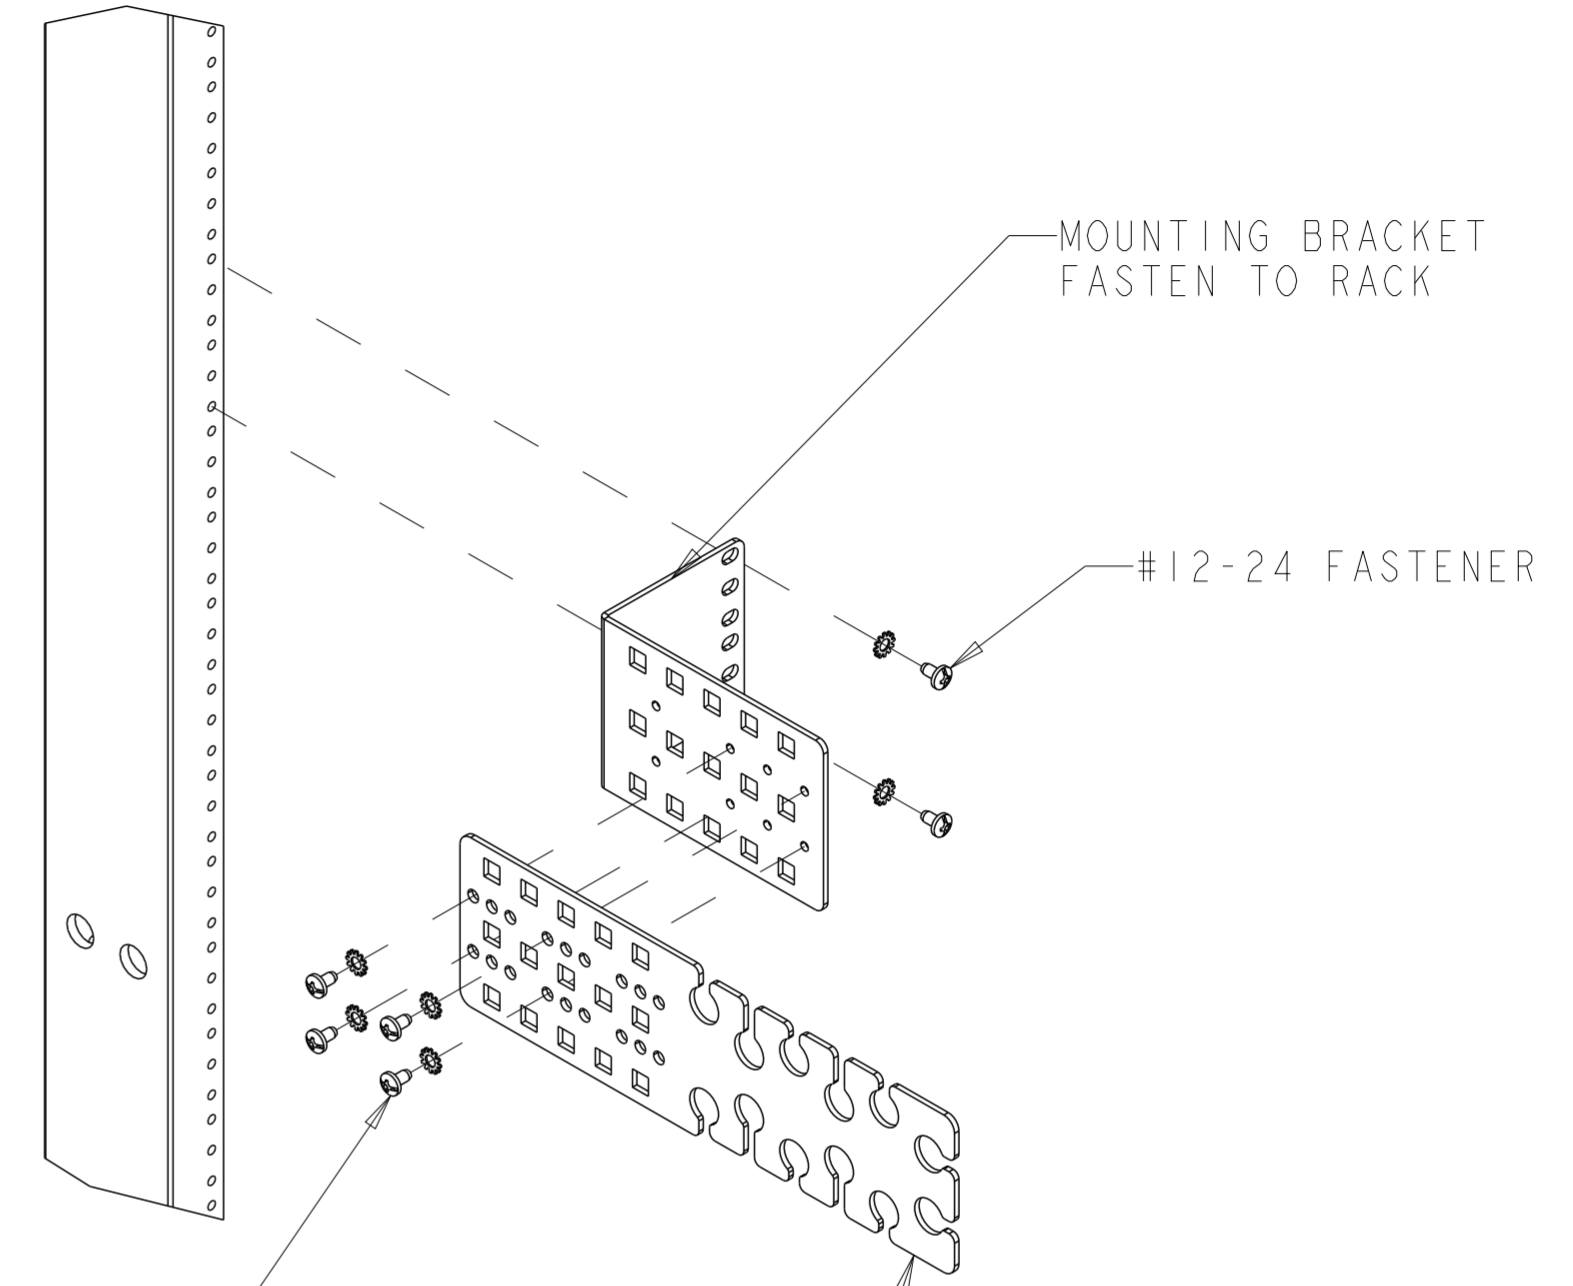

REVISIONS			
REV	CMO	DATE	APPROVED
A	40120010CMO	16-NOV-20	RCS

CABLE GLAND NUT  
ASSEMBLED ON BRACKET  
(CABLES NOT SHOWN)

MOUNTING BRACKET  
FASTEN TO RACK

#12-24 FASTENER

#12-24 FASTENERS  
USE 2 TO 4 FASTENERS TO MOUNT BRACKET

12 POSITION GLAND NUT BRACKET

CAN ALSO BE USED WITH OPTIONAL  
LONG MOUNTING BRACKETS:  
760239859 (UMB-RMB-LG)  
760239861 (UMB-MB-LG)

660105319	A
MID	REV

COMMSCOPE, INC.									
TOLERANCES					SAP MATERIAL MASTER				
SEE TABLE									
FINISH					MATERIAL				
SEE NOTES					SEE NOTES				
UNLESS OTHERWISE SPECIFIED DIMENSIONS ARE IN MILLIMETERS	DRAFTER			TITLE					
	R. SCHOENFELDER			INSTALLATION DRAWING, 12 POSITION EXTERNAL GLAND BRACKET					
	CHECKER								
	ENGINEER			SIZE	SCALE	DOCUMENT NO.			
CMO			40120010CMO	A2	1/4	A20108275			
ALL SURFACES		WORK AREA: 58		MODEL		DRAWING		SHEET	
✓		⊕		VERSION	STATUS	REVISION	VERSION	STATUS	REVISION
				00			00	RE	A