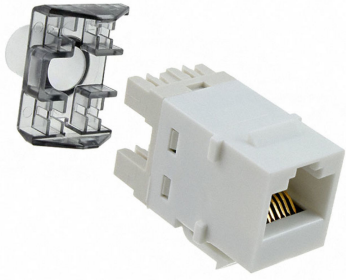

2-1375187-3

SL110 Series Modular Jack, RJ45, 8-position, category 6, with dust cover, bag of 25, white

OBSOLETE

This product was discontinued on: June 13, 2018

Product Classification

Regional Availability

Asia | Australia/New Zealand | EMEA | Latin America

Portfolio

NETCONNECT®

Product Type

Modular jack

Product Series

SL Series

General Specifications

ANSI/TIA Category

6

Cable Type

Unshielded

Color

White

Conductor Type

Solid | Stranded

Integrated Dust Cover Type