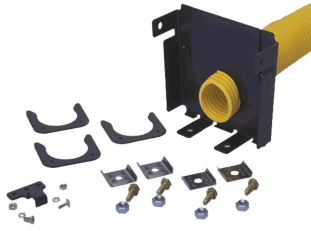

# FGS-KT03-A1-10F

---

FiberGuide® Single 2in Flex Tube Attachment, 4x4in, 10ft Length, Yellow

## Product Classification

<b>Regional Availability</b>	Asia   Australia/New Zealand   EMEA   Latin America   North America
<b>Portfolio</b>	CommScope®
<b>Product Type</b>	Convolute tube
<b>Product Brand</b>	FiberGuide®
<b>Product Series</b>	FGS

## General Specifications

<b>Color</b>	Yellow
<b>Orientation</b>	Vertical
<b>Section Type</b>	Adapter

## Dimensions

<b>Length</b>	3048 mm   120 in
<b>Tube Outer Diameter</b>	50.8 mm   2 in
<b>System Dimensions</b>	102 mm x 102 mm (4 in x 4 in)