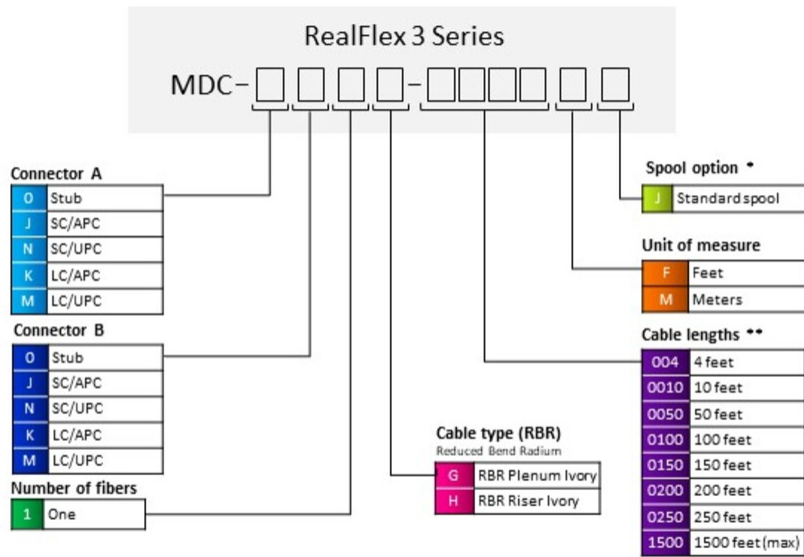

MDC-NN1H

Jacket Color	Ivory
Total Fibers, quantity	1
Transmission Standards	TIA/EIA-568-B.3

Dimensions

Cable Assembly Length Range (ft)	1 – 1500
Cable Outer Diameter	2.9 mm (0.11 in)

Ordering Tree

*Drops are automatically coiled 0-350 ft. Lengths 351+ are automatically spooled. Connector A deploys first. Add option J if spool is required for lengths 350ft or less.
**Cable length shown as an example; additional cable lengths available upon request up to 1500 ft

Mechanical Specifications

Minimum Bend Radius, loaded	50 mm | 1.969 in
Minimum Bend Radius, unloaded	30 mm | 1.181 in

Optical Specifications

Fiber Mode	Singlemode
Fiber Type	G.657.A2/B2
Insertion Loss, maximum, connector A	0.2 dB