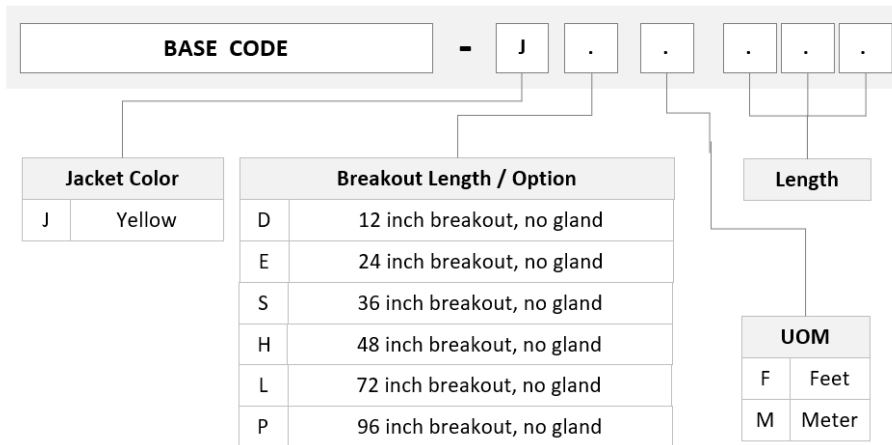

UQGQXQXHF

Ultra Low Loss (ULL) Singlemode, MPO/8(Pinned) to MPO/8(Pinned), 24-Fiber, Plenum,array cord

Product Classification

Regional Availability	Asia Australia/New Zealand China Europe India Latin America Middle East/Africa North America
Portfolio	CommScope®
Product Type	Fiber array cable assembly
Product Brand	SYSTIMAX ULL
Ordering Note	For additional jacket colors, please contact a CommScope Sales Representative For lengths greater than 999 ft (304 m), orders must be in meters Minimum length may vary based on cable configuration

General Specifications

Connector A, quantity	3
Color, boot A	Gray
Color, connector A	Green
Connector B, quantity	3
Color, boot B	Gray
Color, connector B	Green
Construction Type	Stranded
Furcation Color	Yellow
Interface, Connector A	MPO-08/APC Male
Interface Feature, connector A	Pinned
Interface, Connector B	MPO-08/APC Male
Interface Feature, connector B	Pinned
Jacket Color	Yellow
Polarity	Method B Enhanced (ULL)
Fibers per Subunit, quantity	8
Total Fibers, quantity	24

UQGQXQXHF

Dimensions

Cable Assembly Length Range (m) 1 – 305

Cable Assembly Length Range (ft) 1 – 999

Ordering Tree

Mechanical Specifications

Cable Retention Strength, maximum 11.24 lb @ 0° | 4.40 lb @ 90°

Optical Specifications