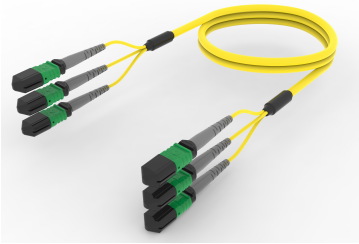

UQGQXQXHF

Ultra Low Loss (ULL) Singlemode, MPO/8(Pinned) to MPO/8(Pinned), 24-Fiber, Plenum,array cord

Product Classification

Regional Availability	Asia Australia/New Zealand China Europe India Latin America Middle East/Africa North America
Portfolio	CommScope®
Product Type	Fiber array cable assembly
Product Brand	SYSTIMAX ULL
Ordering Note	For additional jacket colors, please contact a CommScope Sales Representative For lengths greater than 999 ft (304 m), orders must be in meters Minimum length may vary based on cable configuration

General Specifications

Connector A, quantity	3
Color, boot A	Gray
Color, connector A	Green
Connector B, quantity	3
Color, boot B	Gray
Color, connector B	Green
Construction Type	Stranded
Furcation Color	Yellow
Interface, Connector A	MPO-08/APC Male
Interface Feature, connector A	Pinned
Interface, Connector B	MPO-08/APC Male
Interface Feature, connector B	Pinned
Jacket Color	Yellow
Polarity	Method B Enhanced (ULL)
Fibers per Subunit, quantity	8
Total Fibers, quantity	24

UQGQXQXHF

Dimensions

Cable Assembly Length Range (m) 1 – 305

Cable Assembly Length Range (ft) 1 – 999

Ordering Tree

Mechanical Specifications

Cable Retention Strength, maximum 11.24 lb @ 0° | 4.40 lb @ 90°

Optical Specifications