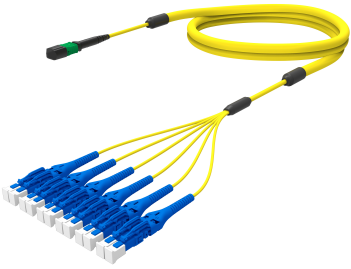

ULGMPLUAD

Ultra Low Loss (ULL) Singlemode MPO (Unpinned) to LC/UPC Uniboot, Ruggedized Fanout Cable, 12-Fiber, Plenum

Product Classification

Regional Availability

Asia | Australia/New Zealand | China | Europe | India | Latin America | Middle East/Africa | North America

Portfolio

CommScope®

Product Type

Ruggedized fanout

Product Brand

SYSTIMAX ULL

Ordering Note

For lengths greater than 999 ft (304 m), orders must be in meters | Minimum length may vary based on cable configuration

General Specifications

Color, boot A

Black

Color, connector A

Green

Color, boot B

Blue

Color, connector B

Blue

Construction Type

Stranded

Furcation Color

Yellow

Interface, Connector A

MPO-12/APC Female

Interface Feature, connector A