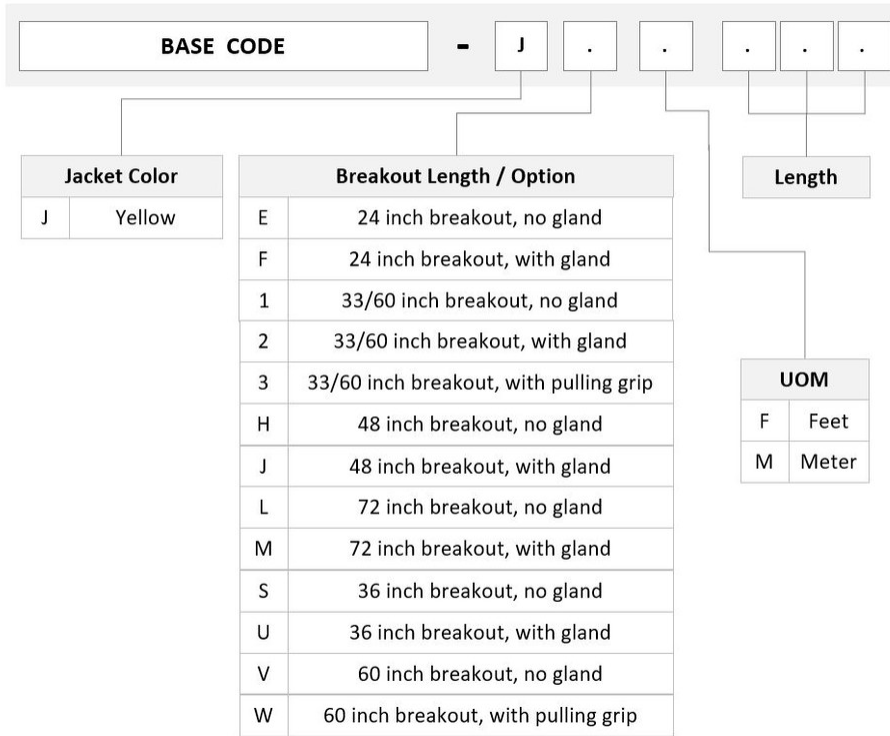

General Specifications

Color, boot A	Green
Color, boot B	Green
Color, connector A	Green
Color, connector B	Green
Construction Type	Stranded
Fibers per Subunit, quantity	12
Furcation Color	Yellow
Interface, Connector A	LC/APC
Interface Feature, connector A	ULL
Interface, Connector B	LC/APC
Interface Feature, connector B	ULL
Jacket Color	Yellow
Total Fibers, quantity	12

Dimensions

Cable Assembly Length Range (m)	3 – 305
Cable Assembly Length Range (ft)	10 – 999

Ordering Tree

ULGLAUCC6

Optical Specifications

Fiber Mode	Singlemode
Fiber Type	G.657.A2, TeraSPEED®

Environmental Specifications